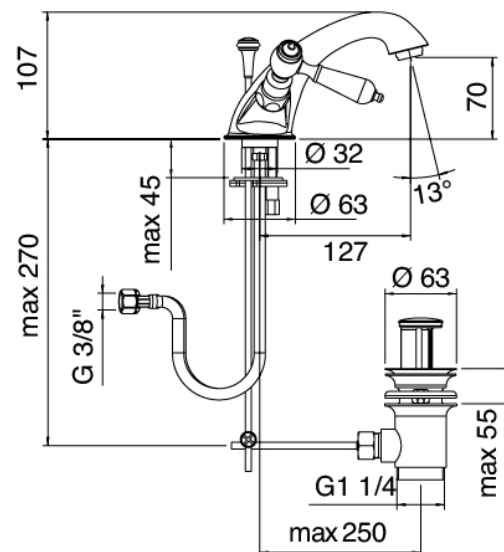

### Classic - Traditional washbasin tap

Codice kit: 2003 RLX-030

One-hole traditional washbasin tap with drain

### Single-hole mixer

Cod: 20032100A00

Single-hole washbasin set