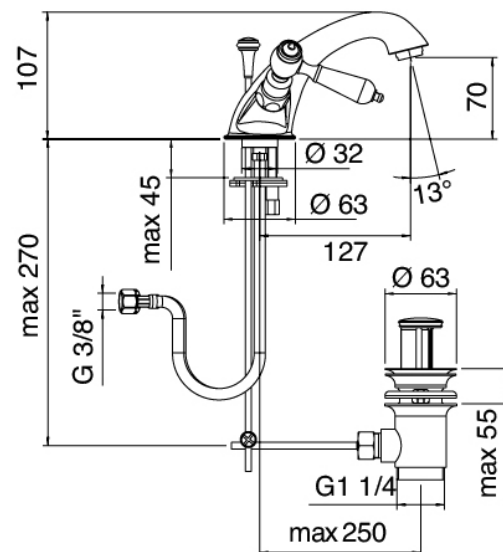

Classic - Traditional washbasin tap

Codice kit: 2003 RLX-030

One-hole traditional washbasin tap with drain

Componenti

Single-hole mixer

Cod: 20032100A00

Single-hole washbasin set

Finiture disponibili: