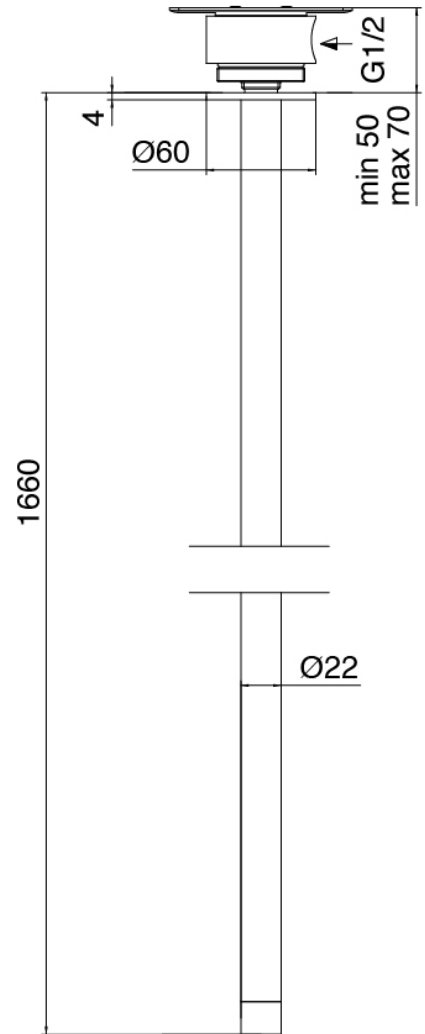

### Concealed part

Cod: 3300B110A00

Ceiling-mounted - concealed part

### Single-lever mixer

Cod: 3305M108A00

Surface single lever mixer - Ø36mm