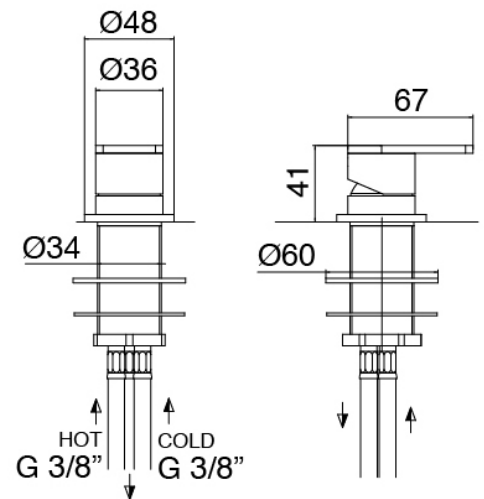

### Single-lever mixer

Cod: 3305M108A00

Surface single lever mixer - Ø36mm