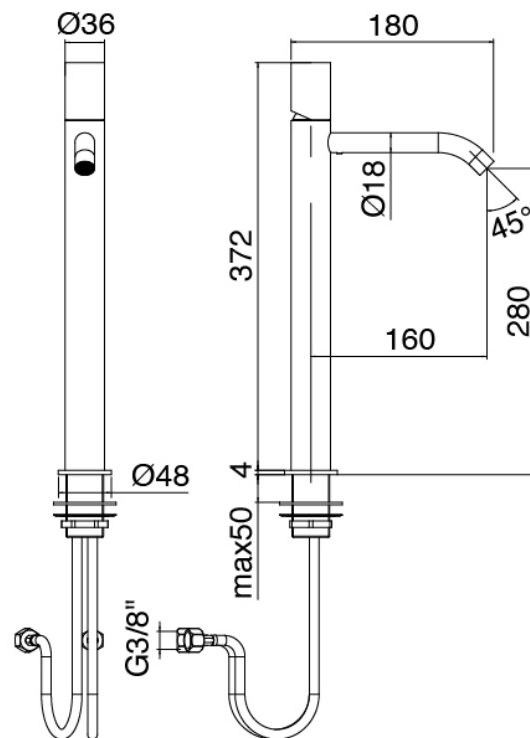

image not found or type unknown http://zazzeri.tesa.com.net/us/wp-content/uploads/2017/04/b3daf2_357a447007

Modern - Washbasin mixer

Codice kit: 3305 MLX-020

Single lever washbasin mixer without plug

Componenti

Single-lever mixer

Cod: 33051098A00

Single lever washbasin mixer without plug - L160 x
H280 mm

Handle

Cod: 3305MA01A00

HANDLE MA01 Handle for washbasin/bidet mixer

Finiture disponibili:

finiture speciali su richiesta salvo quantitativi minimi di ordine garantiti