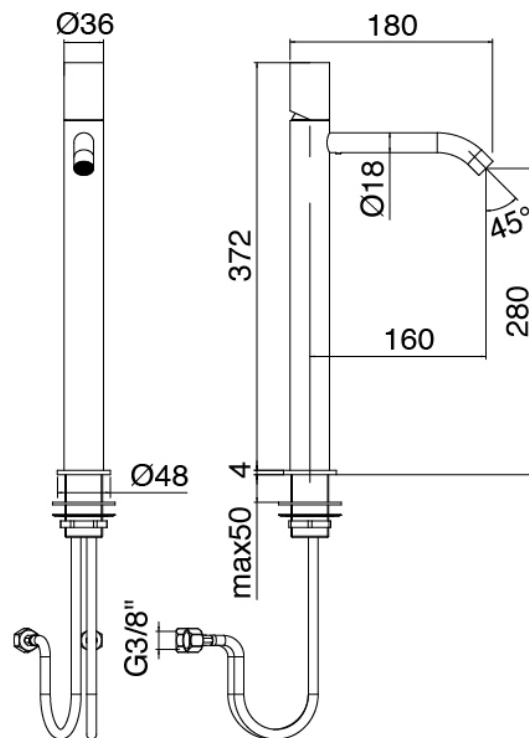

image not found or type unknown http://zazzeri.tesa.com.net/us/wp-content/uploads/2017/04/b3daf2_357a447007

Modern - Washbasin mixer

Codice kit: 3305 MLX-020

Single lever washbasin mixer without plug

Componenti

Single-lever mixer

Cod: 33051098A00

Single lever washbasin mixer without plug - L160 x
H280 mm

Handle

Cod: 3305MA01A00

HANDLE MA01 Handle for washbasin/bidet mixer

Finiture disponibili:

finiture speciali su richiesta salvo quantitativi minimi di ordine garantiti