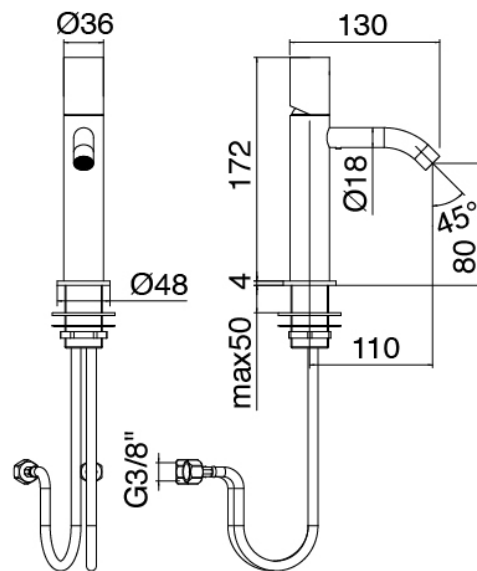

Modern - Washbasin mixer

Codice kit: 3305 MLX-010

Single lever washbasin mixer without plug

Componenti

Single-lever mixer

Cod: 33051106A00

Single lever washbasin mixer without plug - 110 x
H80 mm

Handle

Cod: 3305MA01A00

HANDLE MA01 Handle for washbasin/bidet mixer

Finiture disponibili:

finiture speciali su richiesta salvo quantitativi minimi di ordine garantiti

brush steel

ASAS

antracite

APAP