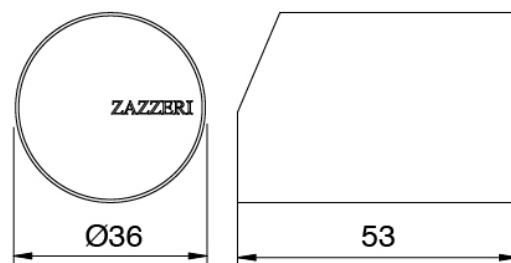

Handle

Cod: 3305MA01A00

HANDLE MA01 Handle for washbasin/bidet mixer

Finiture disponibili:

finiture speciali su richiesta salvo quantitativi minimi di ordine garantiti

brush steel

ASAS

antracite

APAP

bronzorame

BPBP

carbon

KPKP

rame

RPRP