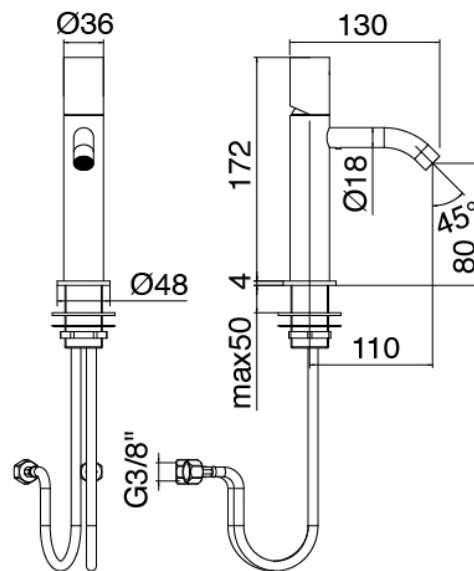

### Modern - Washbasin mixer

Codice kit: 3305 MLX-010

Single lever washbasin mixer without plug

### Single-lever mixer

Cod: 33051106A00

Single lever washbasin mixer without plug - 110 x  
H80 mm

## Handle

Cod: 3305MA01A00

HANDLE MA01 Handle for washbasin/bidet mixer