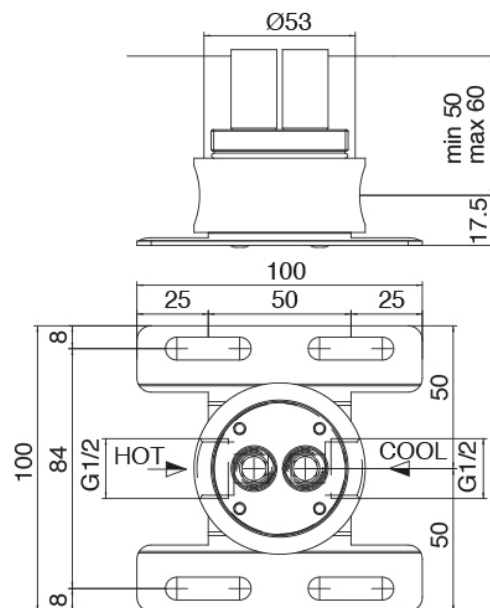

Modern - Column-mounted single lever washbasin mixer

Codice kit: 3305 MLT-060

Column-mounted washbasin spout

Componenti

Single-lever mixer

Cod: 3305T100A00

Column-mounted washbasin spout

Concealed part

Cod: 3300B100A00

Column-mounted washbasin/bath spout - concealed part

Handle

Cod: 3305MA03A00

HANDLE MA03 Handle for built-in parts/washbasin/freestanding bathtub

Finiture disponibili:

finiture speciali su richiesta salvo quantitativi minimi di ordine garantiti