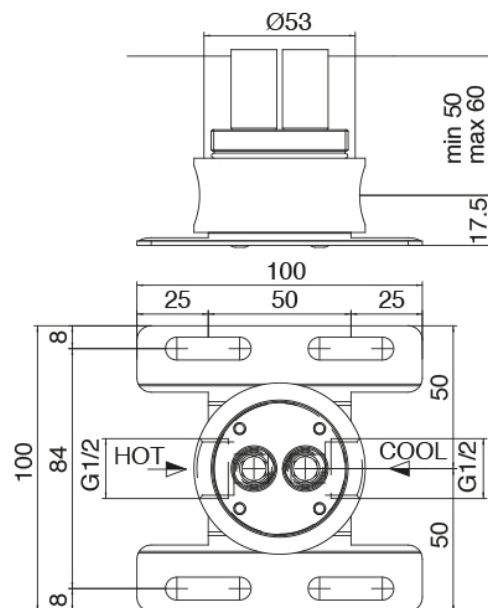

Modern - Column-mounted single lever washbasin mixer

Codice kit: 3305 MLT-060

Column-mounted washbasin spout

Componenti

Single-lever mixer

Cod: 3305T100A00

Column-mounted washbasin spout

Concealed part

Cod: 3300B100A00

Column-mounted washbasin/bath spout - concealed part

Handle

Cod: 3305MA03A00

HANDLE MA03 Handle for built-in parts/washbasin/freestanding bathtub

Finiture disponibili:

finiture speciali su richiesta salvo quantitativi minimi di ordine garantiti