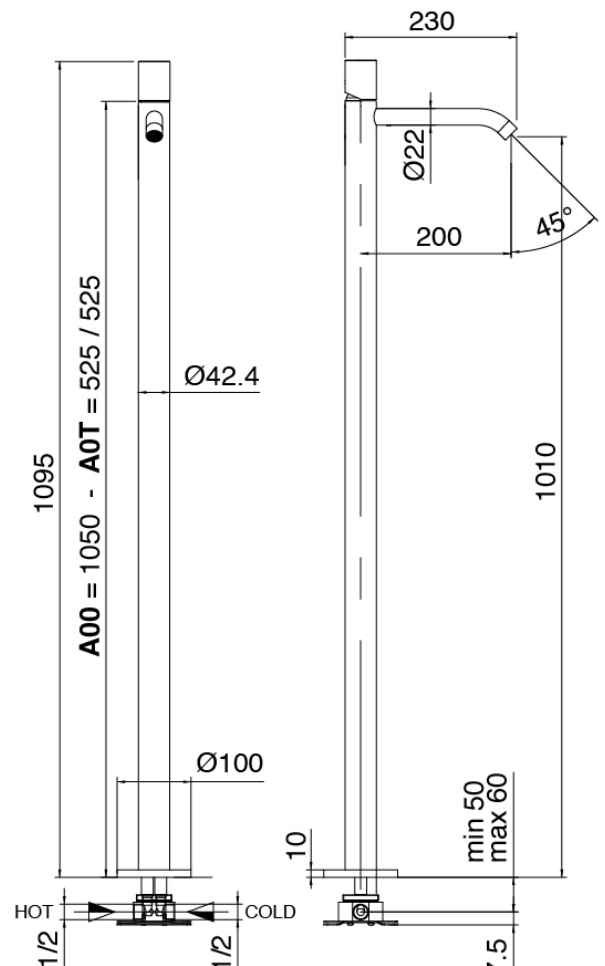

Modern - Column-mounted single lever washbasin mixer

Codice kit: 3305 MLT-060

Column-mounted washbasin spout

Componenti

Single-lever mixer

Cod: 3305T100A00

Column-mounted washbasin spout

Concealed part

Cod: 3300B100A00

Column-mounted washbasin/bath spout - concealed part

Handle

Cod: 3305MA03A00

HANDLE MA03 Handle for built-in parts/washbasin/freestanding bathtub

Finiture disponibili:

finiture speciali su richiesta salvo quantitativi minimi di ordine garantiti