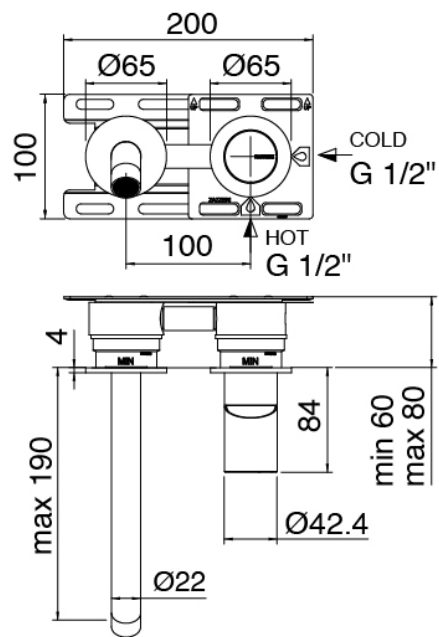

image not found or type unknown http://zazzeri.tesa.com.net/us/wp-content/uploads/2017/04/b3daf2_357a447007

Modern - Built-in washbasin set

Codice kit: 3305 MLI-050

Built-in washbasin set

Componenti

Single-lever mixer

Cod: 3305A113AAL

Built-in washbasin set - spout 180 mm - external part

Concealed part

Cod: 3300B113A00

Built-in washbasin set - external part

Handle

Cod: 3305MA02A00

HANDLE MA02 Handle for built-in parts