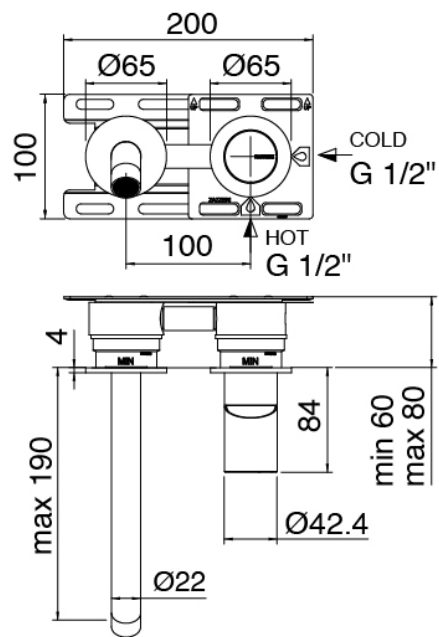

image not found or type unknown http://zazzeri.tesa.com.net/us/wp-content/uploads/2017/04/b3daf2_357a447007

Modern - Built-in washbasin set

Codice kit: 3305 MLI-050

Built-in washbasin set

Componenti

Single-lever mixer

Cod: 3305A113AAL

Built-in washbasin set - spout 180 mm - external part