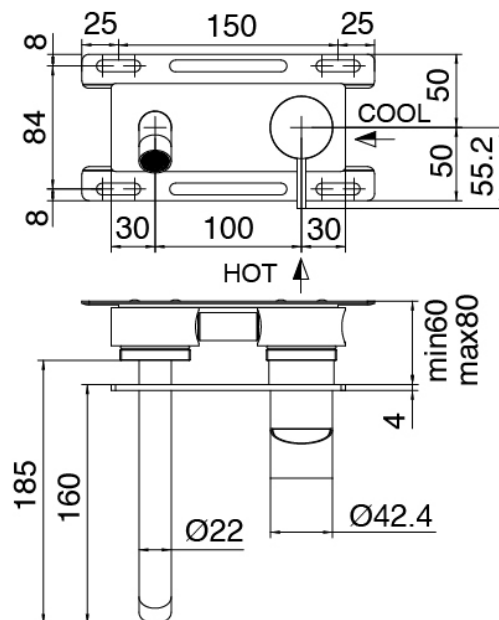

### Single-lever mixer

Cod: 3305A113AAL

Built-in washbasin set - spout 180 mm - external part

### Concealed part

Cod: 3300B113A00

Built-in washbasin set - external part