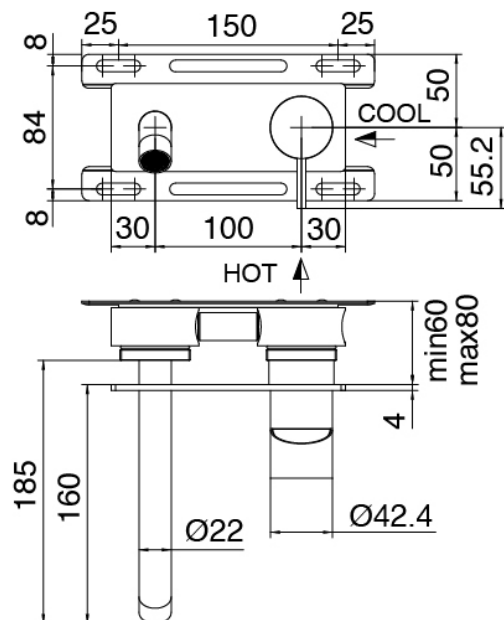

Cod: 3305A113AAL

Built-in washbasin set - spout 180 mm - external part

Concealed part

Cod: 3300B113A00

Built-in washbasin set - external part

Handle

Cod: 3305MA02A00

HANDLE MA02 Handle for built-in parts