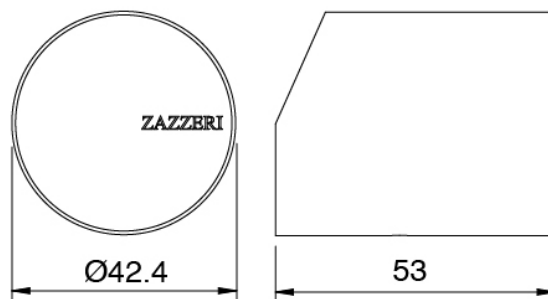

Handle

Cod: 3305MA02A00

HANDLE MA02 Handle for built-in parts

Finiture disponibili:

finiture speciali su richiesta salvo quantitativi minimi di ordine garantiti

brush steel

ASAS

antracite

APAP