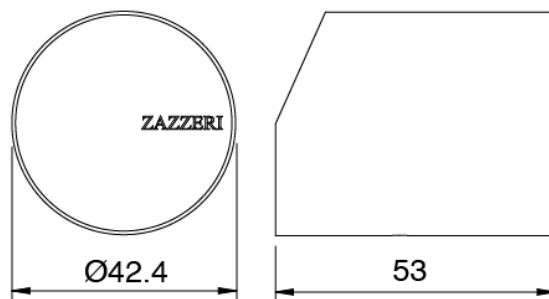

Cod: 3305A113AAL

Built-in washbasin set - spout 180 mm - external part

Concealed part

Cod: 3300B113A00

Built-in washbasin set - external part

Handle

Cod: 3305MA02A00

HANDLE MA02 Handle for built-in parts