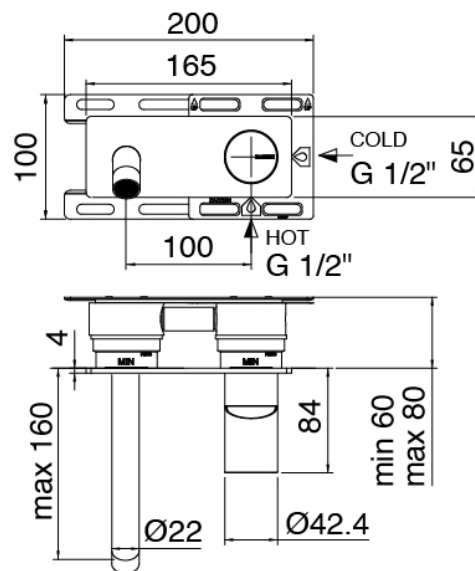

image not found or type unknown http://zazzeri.tesa.com.net/us/wp-content/uploads/2017/04/b3daf2_357a447007

Modern - Built-in washbasin set

Codice kit: 3305 MLI-040

Built-in washbasin set

Componenti

Single-lever mixer

Cod: 3305A113A00

Built-in washbasin set - external part

Concealed part

Cod: 3300B113A00

Built-in washbasin set - external part

Handle

Cod: 3305MA02A00

HANDLE MA02 Handle for built-in parts