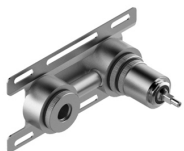

image not found or type unknown http://zazzeri.tesa.com.net/us/wp-content/uploads/2017/04/b3daf2_357a447007

Modern - Built-in washbasin set

Codice kit: 3305 MLI-040

Built-in washbasin set

Componenti

Single-lever mixer

Cod: 3305A113A00

Built-in washbasin set - external part

Concealed part

Cod: 3300B113A00

Built-in washbasin set - external part

Handle

Cod: 3305MA02A00

HANDLE MA02 Handle for built-in parts