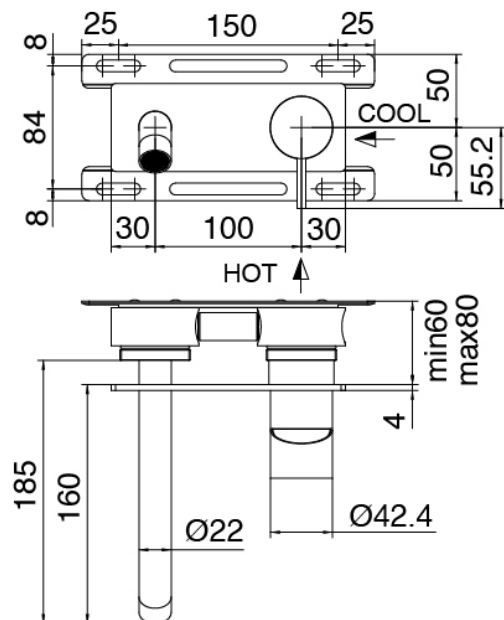

Cod: 3305A113A00

Built-in washbasin set - external part

Concealed part

Cod: 3300B113A00

Built-in washbasin set - external part

Handle

Cod: 3305MA02A00

HANDLE MA02 Handle for built-in parts