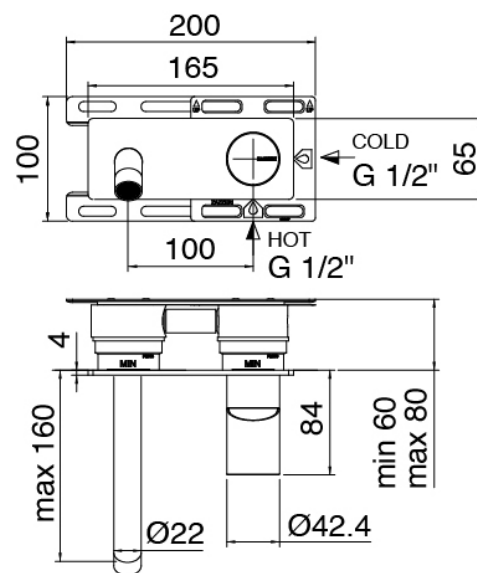

image not found or type unknown http://zazzeri.tesa.com.net/us/wp-content/uploads/2017/04/b3daf2_357a447007

Modern - Built-in washbasin set

Codice kit: 3305 MLI-040

Built-in washbasin set

Componenti

Single-lever mixer

Cod: 3305A113A00

Built-in washbasin set - external part

Concealed part

Cod: 3300B113A00

Built-in washbasin set - external part

Handle

Cod: 3305MA02A00

HANDLE MA02 Handle for built-in parts