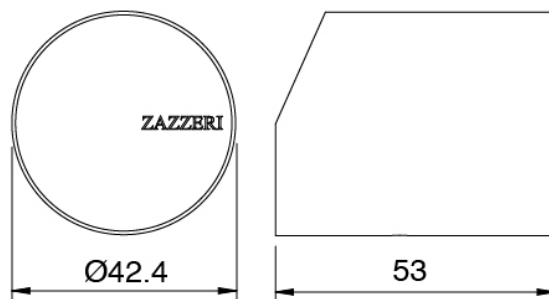

Cod: 3305A113A00

Built-in washbasin set - external part

Concealed part

Cod: 3300B113A00

Built-in washbasin set - external part

Handle

Cod: 3305MA02A00

HANDLE MA02 Handle for built-in parts