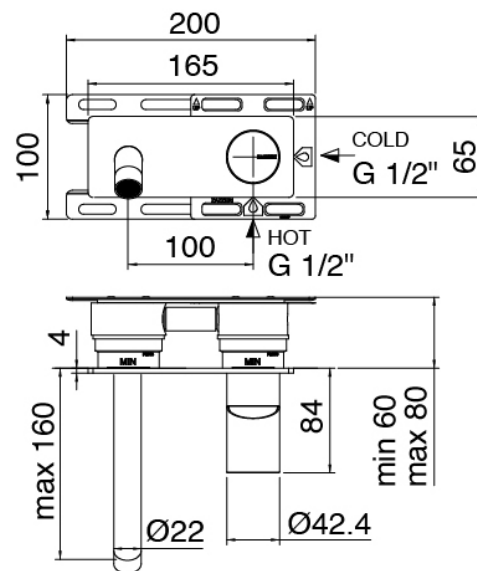

image not found or type unknown http://zazzeri.tesa.com.net/us/wp-content/uploads/2017/04/b3daf2_357a447007

Modern - Built-in washbasin set

Codice kit: 3305 MLI-040

Built-in washbasin set

Componenti

Single-lever mixer

Cod: 3305A113A00

Built-in washbasin set - external part

Concealed part

Cod: 3300B113A00

Built-in washbasin set - external part

Handle

Cod: 3305MA02A00

HANDLE MA02 Handle for built-in parts