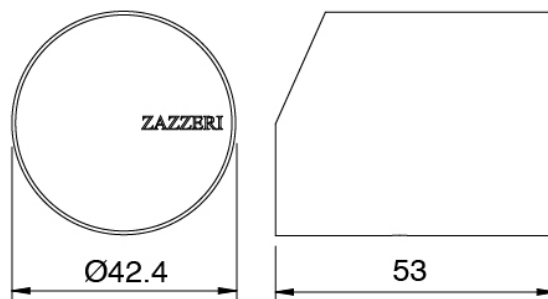

Cod: 3305A113A00

Built-in washbasin set - external part

Concealed part

Cod: 3300B113A00

Built-in washbasin set - external part

Handle

Cod: 3305MA02A00

HANDLE MA02 Handle for built-in parts