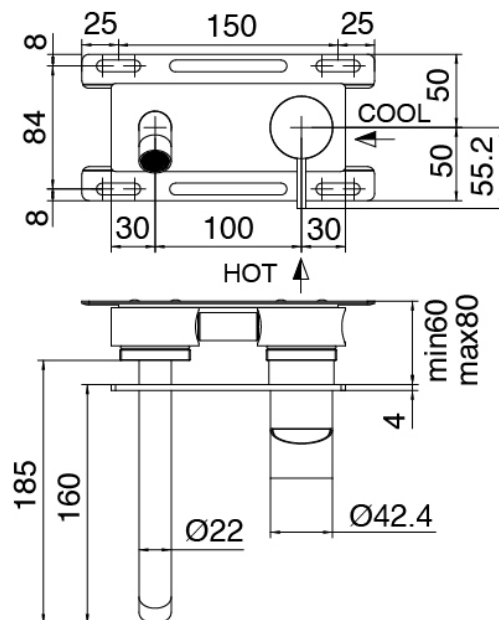

Cod: 3305A113A00

Built-in washbasin set - external part

Concealed part

Cod: 3300B113A00

Built-in washbasin set - external part

Handle

Cod: 3305MA02A00

HANDLE MA02 Handle for built-in parts