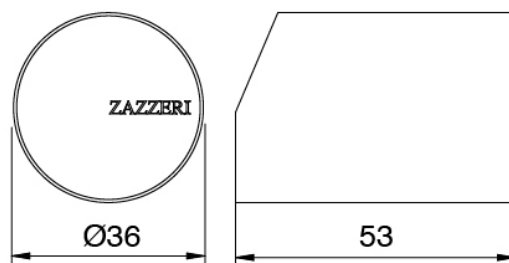

Cod: 3300T099A00

Column-mounted washbasin spout

Single-lever mixer

Cod: 3305M108A00

Surface single lever mixer - Ø36mm

Handle

Cod: 3305MA01A00

HANDLE MA01 Handle for washbasin/bidet mixer