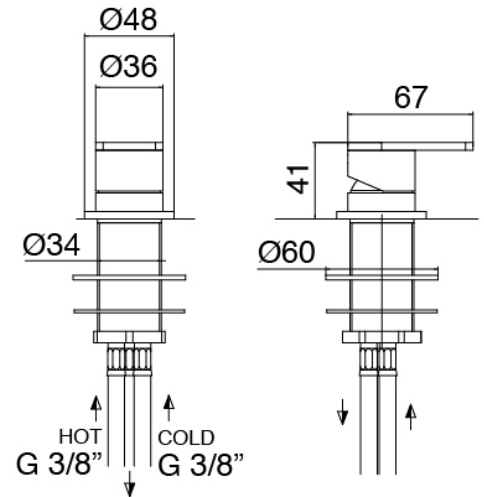

Modern - Washbasin mixer on top

Codice kit: 3305 GLT-070

Washbasin mixer on top with column-mounted washbasin spout

Componenti

Concealed part

Cod: 3300B099A00

Column-mounted - Built-in part

Column-mounted washbasin spout

Cod: 3300T099A00

Column-mounted washbasin spout

Single-lever mixer

Cod: 3305M108A00

Surface single lever mixer - Ø36mm

Handle

Cod: 3305MA01A00

HANDLE MA01 Handle for washbasin/bidet mixer