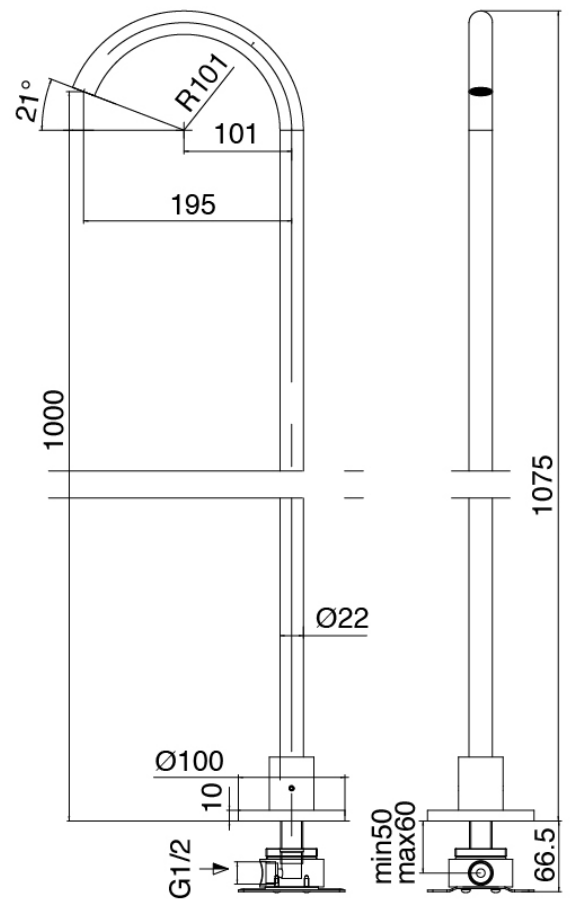

Modern - Washbasin mixer on top

Codice kit: 3305 GLT-070

Washbasin mixer on top with column-mounted washbasin spout

Componenti

Concealed part

Cod: 3300B099A00

Column-mounted - Built-in part

Column-mounted washbasin spout

Cod: 3300T099A00

Column-mounted washbasin spout

Single-lever mixer

Cod: 3305M108A00

Surface single lever mixer - Ø36mm

Handle

Cod: 3305MA01A00

HANDLE MA01 Handle for washbasin/bidet mixer