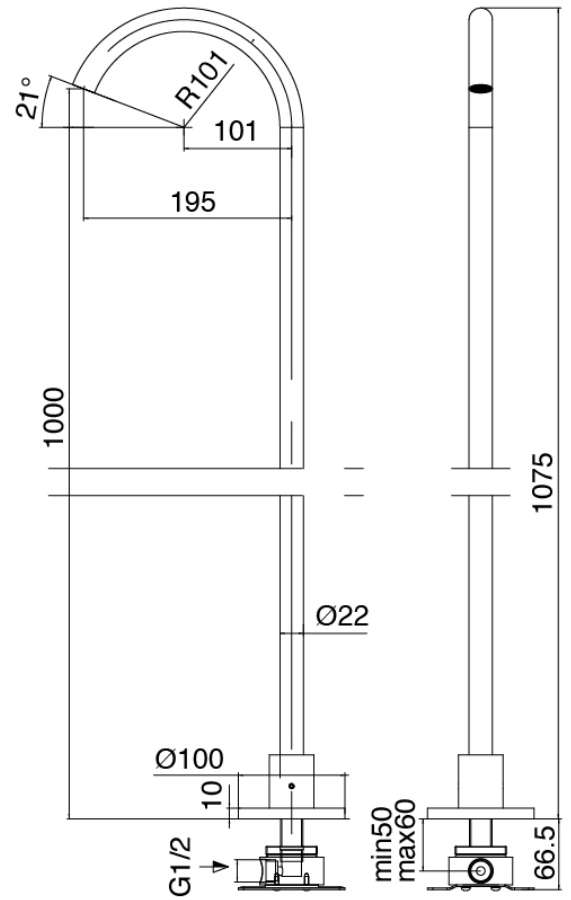

Modern - Washbasin mixer on top

Codice kit: 3305 GLT-070

Washbasin mixer on top with column-mounted washbasin spout

Componenti

Concealed part

Cod: 3300B099A00

Column-mounted - Built-in part

Column-mounted washbasin spout

Cod: 3300T099A00

Column-mounted washbasin spout

Single-lever mixer

Cod: 3305M108A00

Surface single lever mixer - Ø36mm

Handle

Cod: 3305MA01A00

HANDLE MA01 Handle for washbasin/bidet mixer