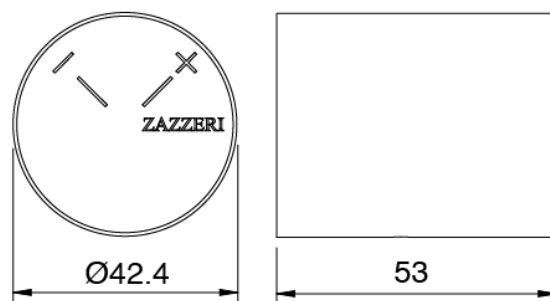

Handle

Cod: 3305MA06A00

HANDLE MA06 Handle for thermostatic unit

Finiture disponibili:

---

finiture speciali su richiesta salvo quantitativi minimi di ordine garantiti

brush steel

ASAS

antracite

APAP

bronzorame

BPBP

carbon

KPKP

rame

RPRP