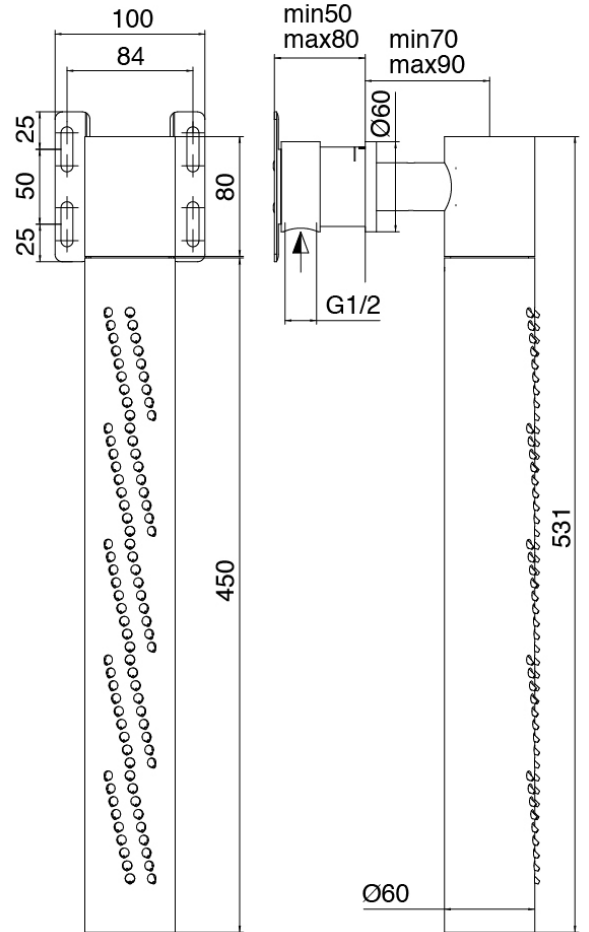

Concealed part

Cod: 3300B120A00

Vertical/Horizontal tubular wall-mounted showerhead - Built-in part

Concealed part

Cod: 33000801A00

1-way concealed thermostatic mixer - concealed parts

In-line concealed valves

Cod: 3305Y407AA0

In-line concealed valves - external parts

Handle

Cod: 3305MA05A00

HANDLE MA05 Handle for 2/3 ways diverter/valve

Thermostatic control

Cod: 3305T550AA0

Concealed thermostatic mixer - external parts

Handle

Cod: 3305MA06A00

HANDLE MA06 Handle for thermostatic unit

Finiture disponibili:

finiture speciali su richiesta salvo quantitativi minimi di ordine garantiti

brush steel

ASAS

antracite