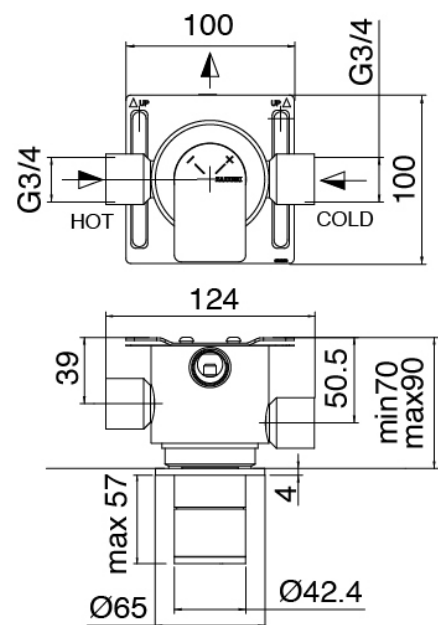

Concealed part

Cod: 3300B120A00

Vertical/Horizontal tubular wall-mounted showerhead - Built-in part

Concealed part

Cod: 33000801A00

1-way concealed thermostatic mixer - concealed parts

In-line concealed valves

Cod: 3305Y407AA0

In-line concealed valves - external parts

Handle

Cod: 3305MA05A00

HANDLE MA05 Handle for 2/3 ways diverter/valve

Thermostatic control

Cod: 3305T550AA0

Concealed thermostatic mixer - external parts

Handle

Cod: 3305MA06A00

HANDLE MA06 Handle for thermostatic unit

Finiture disponibili:

finiture speciali su richiesta salvo quantitativi minimi di ordine garantiti

brush steel

ASAS

antracite