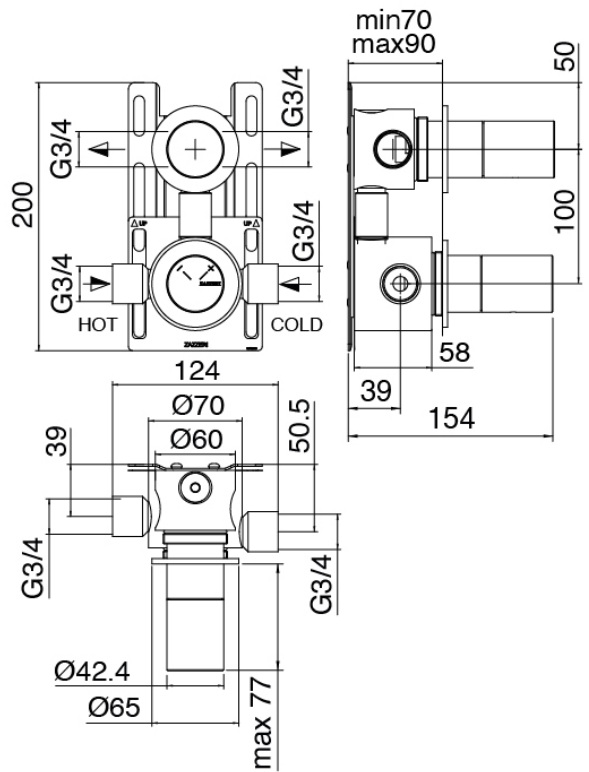

Concealed part

Cod: 3300B120A00

Vertical/Horizontal tubular wall-mounted showerhead - Built-in part

Concealed part

Cod: 33000801A00

1-way concealed thermostatic mixer - concealed parts

In-line concealed valves

Cod: 3305Y407AA0

In-line concealed valves - external parts

Handle

Cod: 3305MA05A00

HANDLE MA05 Handle for 2/3 ways diverter/valve

Thermostatic control

Cod: 3305T550AA0

Concealed thermostatic mixer - external parts

Handle

Cod: 3305MA06A00

HANDLE MA06 Handle for thermostatic unit

Finiture disponibili:

finiture speciali su richiesta salvo quantitativi minimi di ordine garantiti

brush steel

ASAS

antracite