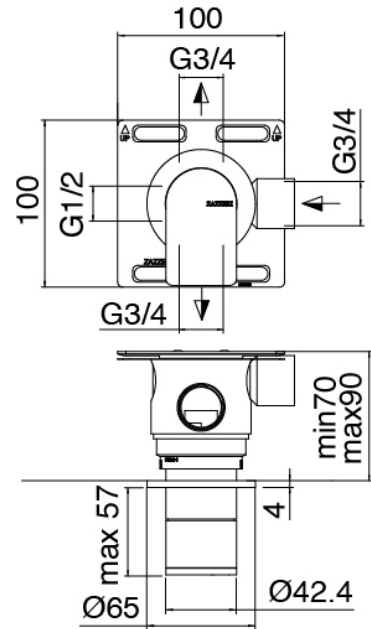

Concealed part

Cod: 3300B120A00

Vertical/Horizontal tubular wall-mounted showerhead - Built-in part

Concealed part

Cod: 33000801A00

1-way concealed thermostatic mixer - concealed parts

In-line concealed valves

Cod: 3305Y407AA0

In-line concealed valves - external parts

Handle

Cod: 3305MA05A00

HANDLE MA05 Handle for 2/3 ways diverter/valve

Thermostatic control

Cod: 3305T550AA0

Concealed thermostatic mixer - external parts

Handle

Cod: 3305MA06A00

HANDLE MA06 Handle for thermostatic unit

Finiture disponibili:

finiture speciali su richiesta salvo quantitativi minimi di ordine garantiti

brush steel

ASAS

antracite