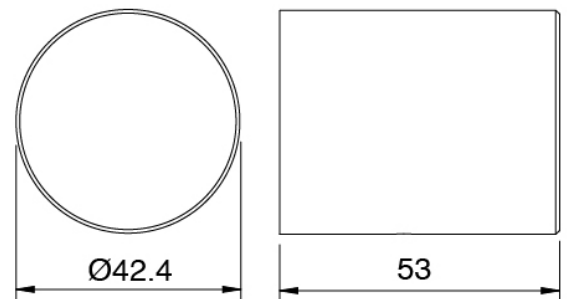

Handle

Cod: 3305MA05A00

HANDLE MA05 Handle for 2/3 ways diverter/valve