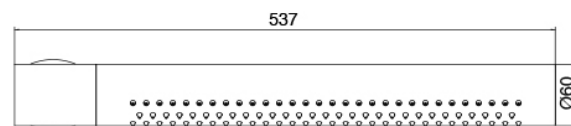

Componenti

Revolving showerhead

Cod: 3300SO04A00

Horizontal tubular revolving wall-mounted showerhead

Concealed part

Cod: 3300B120A00

Vertical/Horizontal tubular wall-mounted showerhead - Built-in part

Single-lever mixer