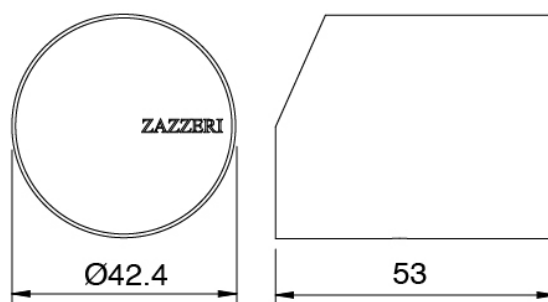

Handle

Cod: 3305MA02A00

HANDLE MA02 Handle for built-in parts

Finiture disponibili:

finiture speciali su richiesta salvo quantitativi minimi di ordine garantiti

brush steel

ASAS

antracite

APAP