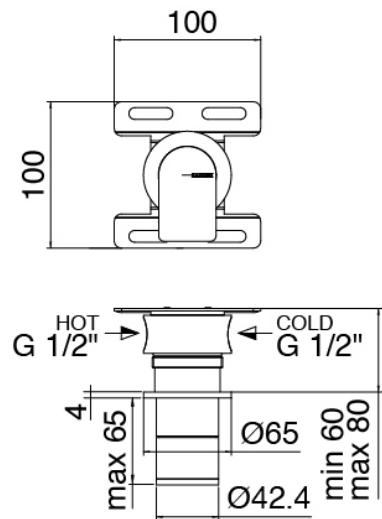

Componenti

Revolving showerhead

Cod: 3300SO04A00

Horizontal tubular revolving wall-mounted showerhead

Concealed part

Cod: 3300B120A00

Vertical/Horizontal tubular wall-mounted showerhead - Built-in part

Single-lever mixer

Cod: 3305A402AA0

Concealed shower mixer - without plate - external part

Concealed part

Cod: 3300B402A00

Concealed shower mixer - concealed part

Handle

Cod: 3305MA02A00

HANDLE MA02 Handle for built-in parts