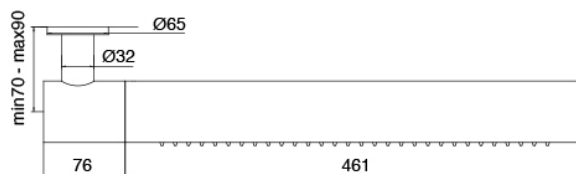

Componenti

Revolving showerhead

Cod: 3300SO04A00

Horizontal tubular revolving wall-mounted showerhead

Concealed part

Cod: 3300B120A00

Vertical/Horizontal tubular wall-mounted showerhead - Built-in part

Single-lever mixer