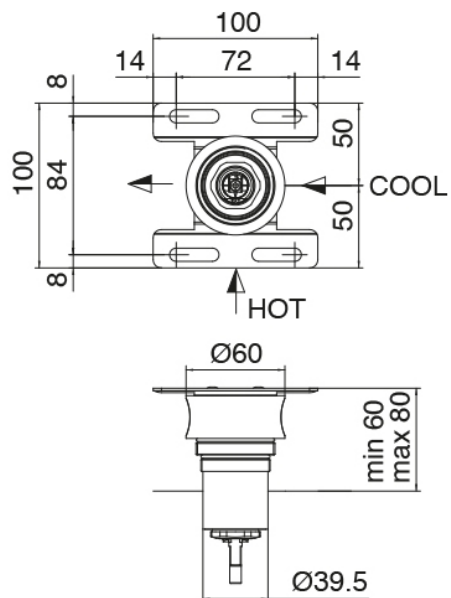

Componenti

Revolving showerhead

Cod: 3300SO04A00

Horizontal tubular revolving wall-mounted showerhead

Concealed part

Cod: 3300B120A00

Vertical/Horizontal tubular wall-mounted showerhead - Built-in part

Single-lever mixer

Cod: 3305A402AA0

Concealed shower mixer - without plate - external part

Concealed part

Cod: 3300B402A00

Concealed shower mixer - concealed part

Handle

Cod: 3305MA02A00

HANDLE MA02 Handle for built-in parts