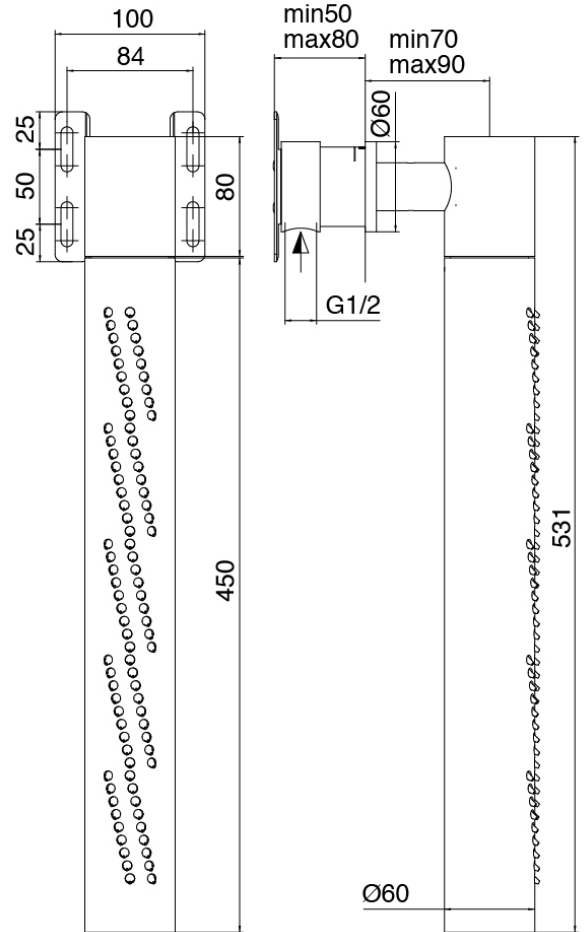

image not found or type unknown http://zazzeri.tesa.com.net/us/wp-content/uploads/2017/04/b3daf2_357a447007

Modern - Built-in shower set

Codice kit: 3305 UDI-140

Concealed shower mixer with horizontal tubular revolving showerhead

Componenti

Revolving showerhead

Cod: 3300SO04A00

Horizontal tubular revolving wall-mounted showerhead

Concealed part

Cod: 3300B120A00

Vertical/Horizontal tubular wall-mounted showerhead - Built-in part

Single-lever mixer

Cod: 3305A402AA0

Concealed shower mixer - without plate - external part

Concealed part

Cod: 3300B402A00

Concealed shower mixer - concealed part

Handle

Cod: 3305MA02A00

HANDLE MA02 Handle for built-in parts