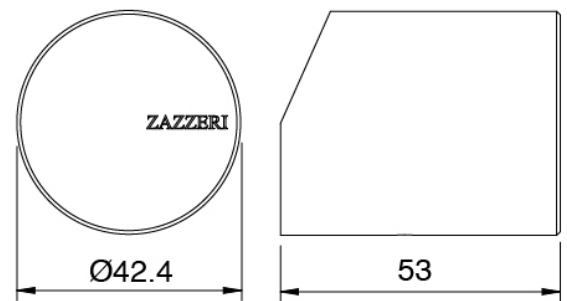

Handle

Cod: 3305MA02A00

HANDLE MA02 Handle for built-in parts