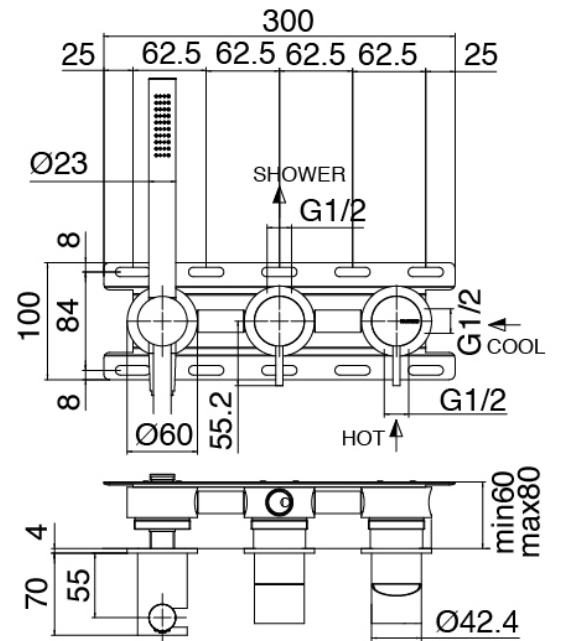

image not found or type unknown http://zazzari.thesecom.net/us/wp-content/uploads/2017/04/b3daf2_357a

Modern - Shower arm with shower head and hand shower

Codice kit: 3305 DDI-100

Shower arm with shower head, hand shower and built-in mixer – 2 exits

Componenti

Shower arm

Cod: 3300BR01A00

Shower arm

Shower head

Cod: 3300SO01A00

Antilimescale showerhead -D.220 mm

Concealed part

Cod: 3300B401A01

Concealed shower mixer with diverter and Handshower - concealed part

Single-lever mixer with handshower

Cod: 3305A401AA1

Concealed shower mixer with diverter and Handshower - without plate - external part