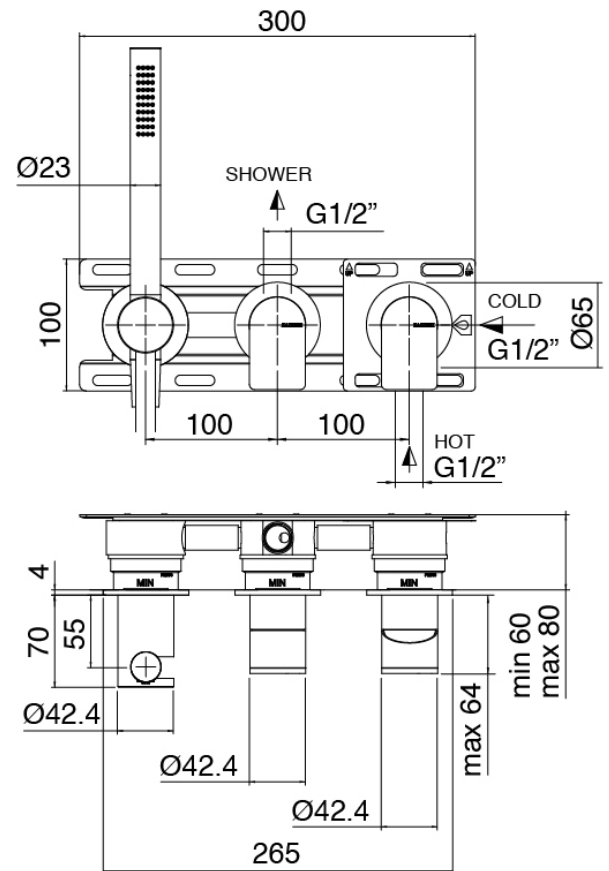

Componenti

Shower arm

Cod: 3300BR01A00

Shower arm

Shower head

Cod: 3300SO01A00

Antilimescale showerhead -D.220 mm

Concealed part

Cod: 3300B401A01

Concealed shower mixer with diverter and Handshower - concealed part

Single-lever mixer with handshower

Cod: 3305A401AA1

Concealed shower mixer with diverter and Handshower - without plate - external part