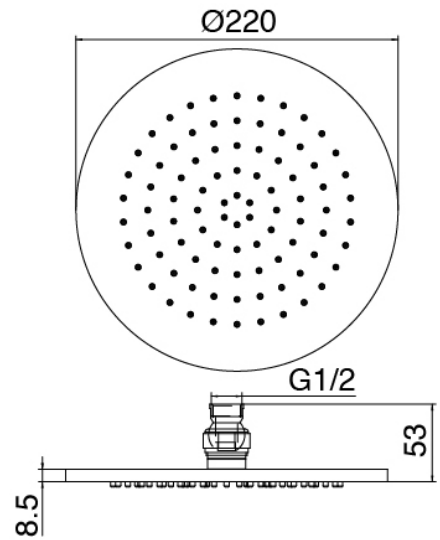

image not found or type unknown http://zazzari.thesecom.net/us/wp-content/uploads/2017/04/b3daf2_357a

Modern - Shower arm with shower head and hand shower

Codice kit: 3305 DDI-100

Shower arm with shower head, hand shower and built-in mixer – 2 exits

Componenti

Shower arm

Cod: 3300BR01A00

Shower arm

Shower head

Cod: 3300SO01A00

Antilimescale showerhead -D.220 mm

Concealed part

Cod: 3300B401A01

Concealed shower mixer with diverter and Handshower - concealed part

Single-lever mixer with handshower

Cod: 3305A401AA1

Concealed shower mixer with diverter and Handshower - without plate - external part