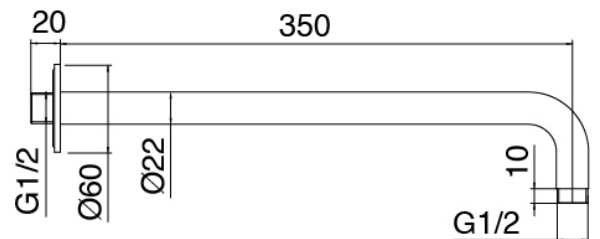

image not found or type unknown http://zazzari.thesecom.net/us/wp-content/uploads/2017/04/b3daf2_357a

Modern - Shower arm with shower head and hand shower

Codice kit: 3305 DDI-100

Shower arm with shower head, hand shower and built-in mixer – 2 exits

Componenti

Shower arm

Cod: 3300BR01A00

Shower arm

Shower head

Cod: 3300SO01A00

Antilimescale showerhead -D.220 mm

Concealed part

Cod: 3300B401A01

Concealed shower mixer with diverter and Handshower - concealed part

Single-lever mixer with handshower

Cod: 3305A401AA1

Concealed shower mixer with diverter and Handshower - without plate - external part