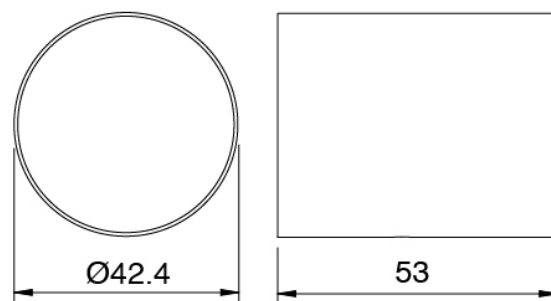

Handle

Cod: 3305MA04A00

HANDLE MA04 Handle for 2 ways diverter without stop

Finiture disponibili:

---

finiture speciali su richiesta salvo quantitativi minimi di ordine garantiti

brush steel

ASAS

antracite

APAP

bronzorame

BPBP

carbon

KPKP

rame

RPRP