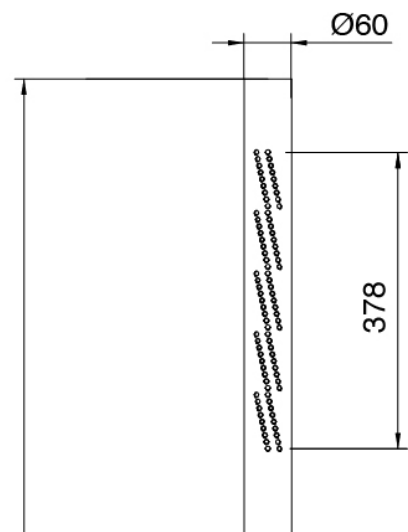

image not found or type unknown <http://zazzeri.thesecom.net/us/wp-content/uploads/2017/04/b3daf2_357a>

Modern - Shower column Outdoor

Codice kit: 3305 CDO-160

Shower column Outdoor

Componenti