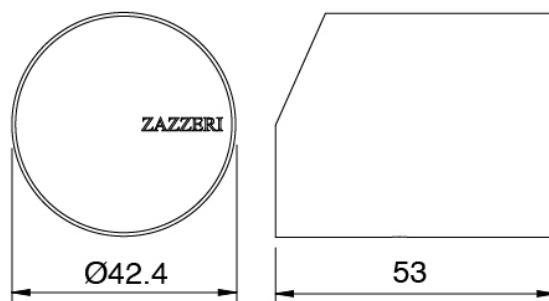

Handle

Cod: 3305MA02A00

HANDLE MA02 Handle for built-in parts

Finiture disponibili:

finiture speciali su richiesta salvo quantitativi minimi di ordine garantiti

brush steel

ASAS

antracite

APAP

bronzorame

BPBP

carbon

KPKP

rame

RPRP