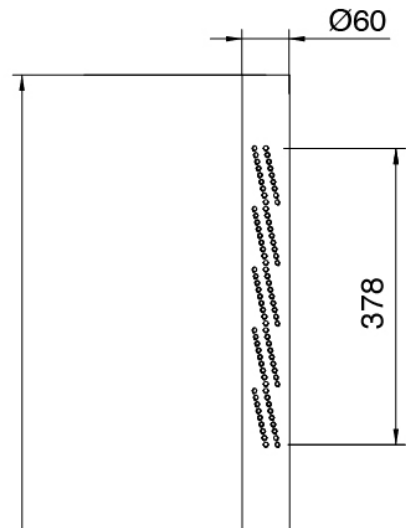

image not found or type unknown http://zazzeri.thesecom.net/us/wp-content/uploads/2017/04/b3daf2_357a

Modern - Shower column Outdoor

Codice kit: 3305 CDO-160

Shower column Outdoor

Componenti

Handle

Cod: 3305MA02A00