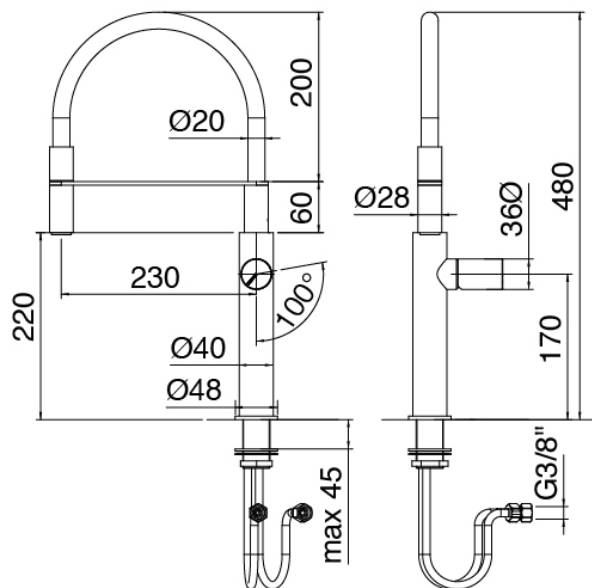

image not found or type unknown http://zazzeri.itesacom.net/us/wp-content/uploads/2017/04/b3daf2_357a447007

Modern - Single lever sink mixer

Codice kit: 3305 MLX-180

Single lever sink mixer with removable hand shower

Componenti

Single lever sink mixer with hand shower

Cod: 34001101A01

Single lever sink mixer with revolving spout and removable hand shower L230 x H220

Handle

Cod: 3305MA07A00

HANDLE MA07 Handle for sink mixer