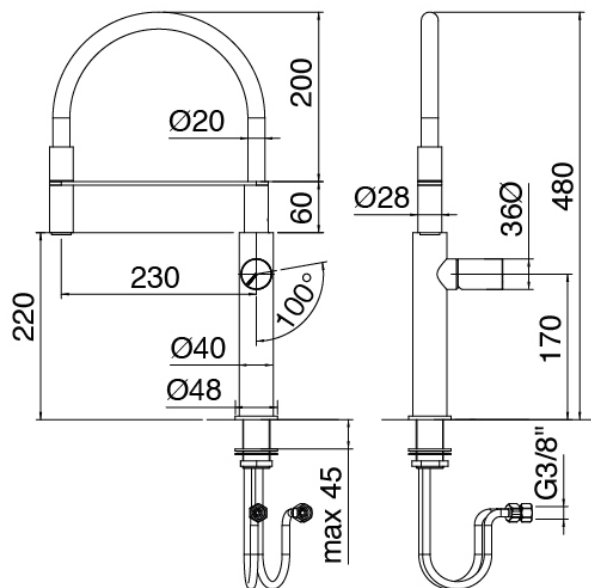

### Modern - Single lever sink mixer

Codice kit: 3305 MLX-180

Single lever sink mixer with removable hand shower

### Single lever sink mixer with hand shower

Cod: 34001101A01

Single lever sink mixer with revolving spout and removable hand shower L230 x H220