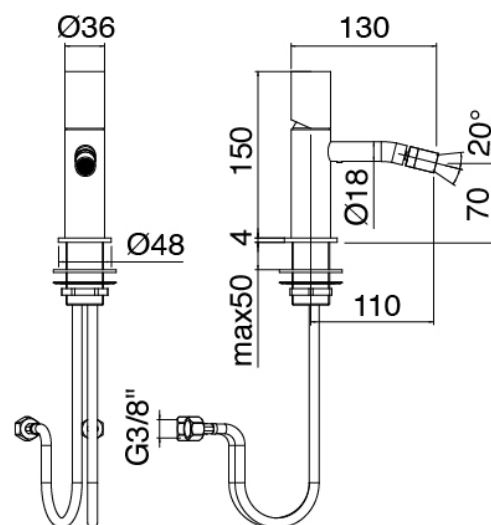

## Modern - Bidet mixer

Codice kit: 3305 MBX-090

Bidet mixer without plug

## Componenti

### Single-lever mixer

Cod: 33051201A00

Single lever bidet mixer without plug - 110 x H70 mm

## Handle

Cod: 3305MA01A00

HANDLE MA01 Handle for washbasin/bidet mixer