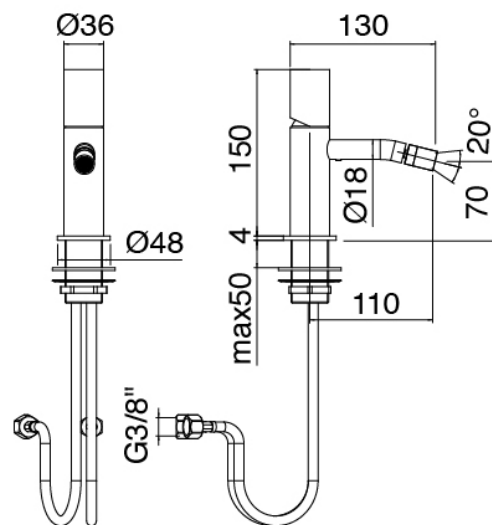

image not found or type unknown http://zazzeri.tesa.com.net/us/wp-content/uploads/2017/04/b3daf2_357a447007

Modern - Bidet mixer

Codice kit: 3305 MBX-090

Bidet mixer without plug

Componenti

Single-lever mixer

Cod: 33051201A00

Single lever bidet mixer without plug - 110 x H70 mm

Handle

Cod: 3305MA01A00

HANDLE MA01 Handle for washbasin/bidet mixer

Finiture disponibili:

finiture speciali su richiesta salvo quantitativi minimi di ordine garantiti