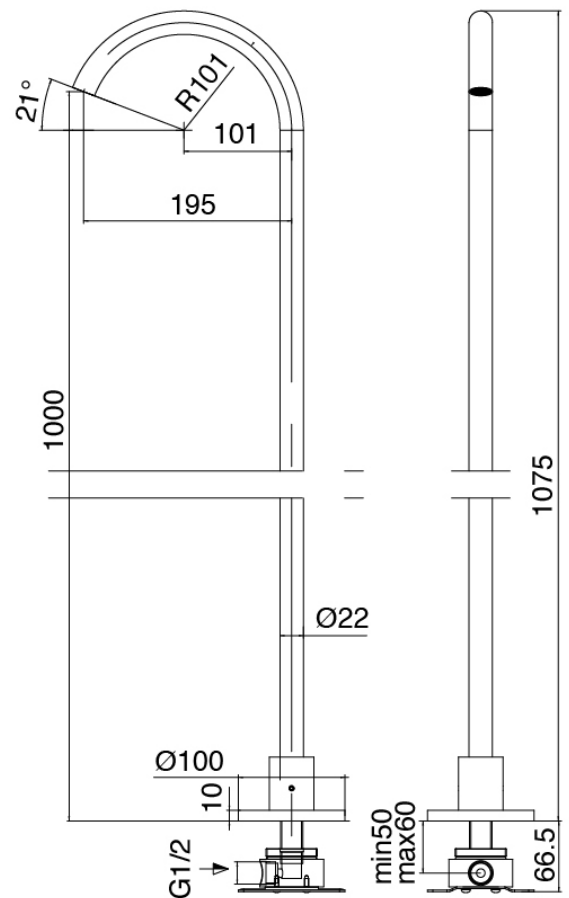

Modern - Bathtub set

Codice kit: 3305 EVY-110

3-holes bathtub set mixer with column-mounted washbasin spout – 2 exits

Componenti

Concealed part

Cod: 3300B099A00

Column-mounted - Built-in part

Column-mounted washbasin spout

Cod: 3300V099A00

Column-mounted washbasin spout - 650mm - external part

Mixer set with spout

Cod: 3305N498A01

3-hole bathtub set - without spout

Handle

Cod: 3305MA03A00

HANDLE MA03 Handle for built-in parts/washbasin/freestanding bathtub

Handle

Cod: 3305MA04A00

HANDLE MA04 Handle for 2 ways diverter without stop

Finiture disponibili:

finiture speciali su richiesta salvo quantitativi minimi di ordine garantiti

brush steel

ASAS

antracite