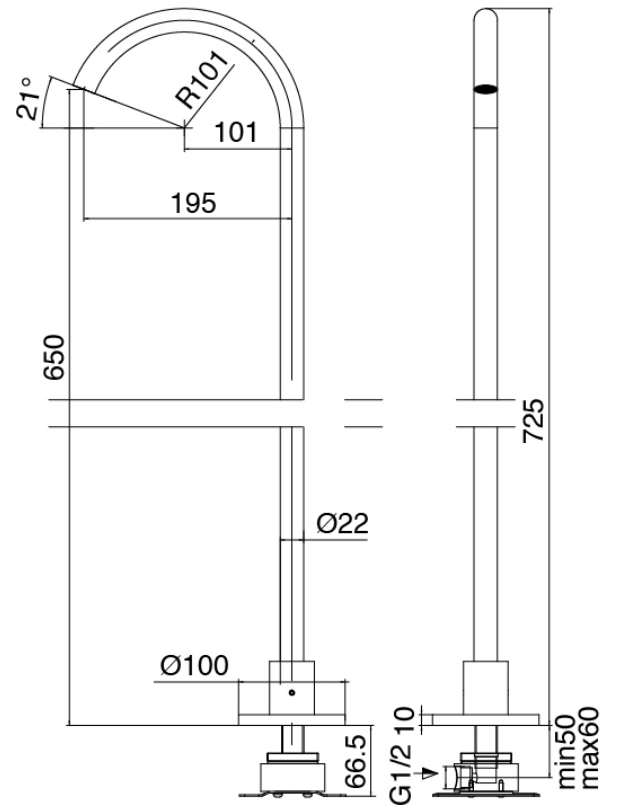

Modern - Bathtub set

Codice kit: 3305 EVY-110

3-holes bathtub set mixer with column-mounted washbasin spout – 2 exits

Componenti

Concealed part

Cod: 3300B099A00

Column-mounted - Built-in part

Column-mounted washbasin spout

Cod: 3300V099A00

Column-mounted washbasin spout - 650mm - external part

Mixer set with spout

Cod: 3305N498A01

3-hole bathtub set - without spout

Handle

Cod: 3305MA03A00

HANDLE MA03 Handle for built-in parts/washbasin/freestanding bathtub

Handle

Cod: 3305MA04A00

HANDLE MA04 Handle for 2 ways diverter without stop

Finiture disponibili:

finiture speciali su richiesta salvo quantitativi minimi di ordine garantiti

brush steel

ASAS

antracite