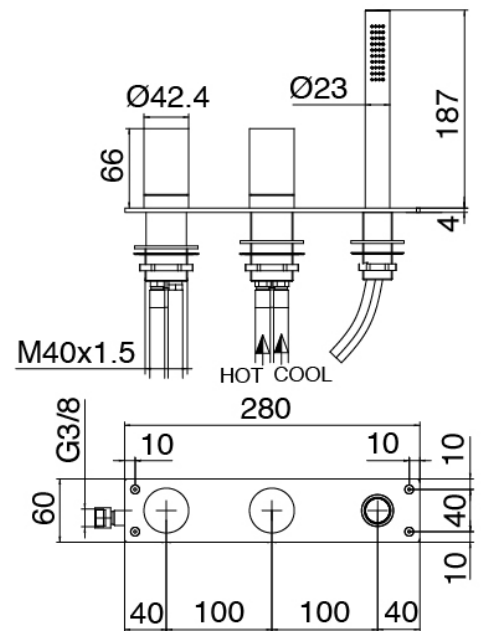

Modern - Bathtub set

Codice kit: 3305 EVY-110

3-holes bathtub set mixer with column-mounted washbasin spout – 2 exits

Componenti

Concealed part

Cod: 3300B099A00

Column-mounted - Built-in part

Column-mounted washbasin spout

Cod: 3300V099A00

Column-mounted washbasin spout - 650mm - external part

Mixer set with spout

Cod: 3305N498A01

3-hole bathtub set - without spout

Handle

Cod: 3305MA03A00

HANDLE MA03 Handle for built-in parts/washbasin/freestanding bathtub

Handle

Cod: 3305MA04A00

HANDLE MA04 Handle for 2 ways diverter without stop

Finiture disponibili:

finiture speciali su richiesta salvo quantitativi minimi di ordine garantiti

brush steel

ASAS

antracite