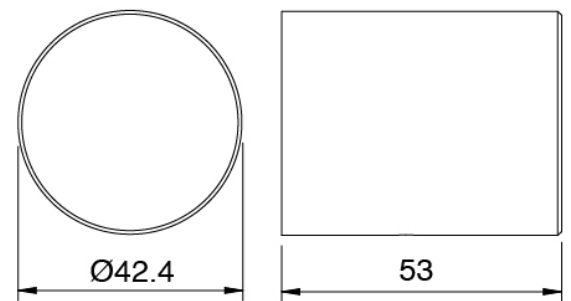

Handle

Cod: 3305MA04A00

HANDLE MA04 Handle for 2 ways diverter without stop

Finiture disponibili:

finiture speciali su richiesta salvo quantitativi minimi di ordine garantiti

brush steel

ASAS

antracite

APAP