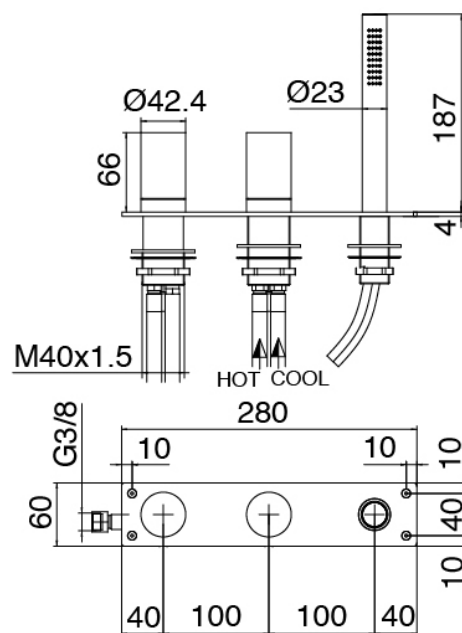

Modern - Bathtub set

Codice kit: 3305 EVY-110

3-holes bathtub set mixer with column-mounted washbasin spout – 2 exits

Componenti

Concealed part

Cod: 3300B099A00

Column-mounted - Built-in part

Column-mounted washbasin spout

Cod: 3300V099A00

Column-mounted washbasin spout - 650mm - external part

Mixer set with spout

Cod: 3305N498A01

3-hole bathtub set - without spout

Handle

Cod: 3305MA03A00

HANDLE MA03 Handle for built-in parts/washbasin/freestanding bathtub

Handle

Cod: 3305MA04A00

HANDLE MA04 Handle for 2 ways diverter without stop

Finiture disponibili:

finiture speciali su richiesta salvo quantitativi minimi di ordine garantiti

brush steel

ASAS

antracite