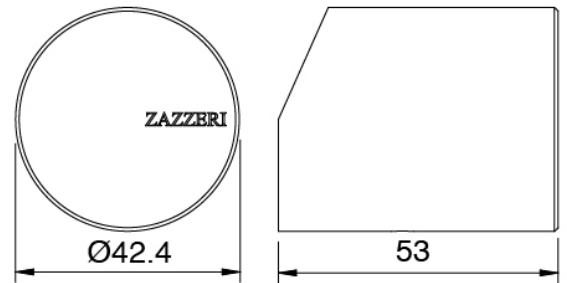

Cod: 3300V099A00

Column-mounted washbasin spout - 650mm - external part

Mixer set with spout

Cod: 3305N498A01

3-hole bathtub set - without spout

Handle

Cod: 3305MA03A00

HANDLE MA03 Handle for built-in parts/washbasin/freestanding bathtub