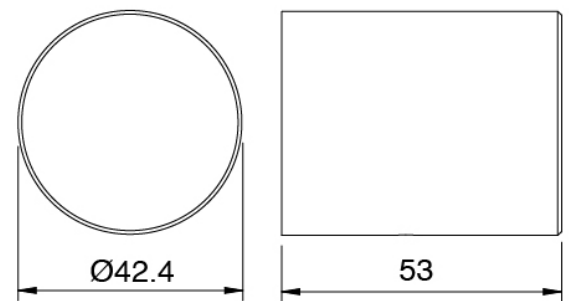

Handle

Cod: 3305MA04A00

HANDLE MA04 Handle for 2 ways diverter without stop

Finiture disponibili:

finiture speciali su richiesta salvo quantitativi minimi di ordine garantiti

brush steel

ASAS

antracite

APAP