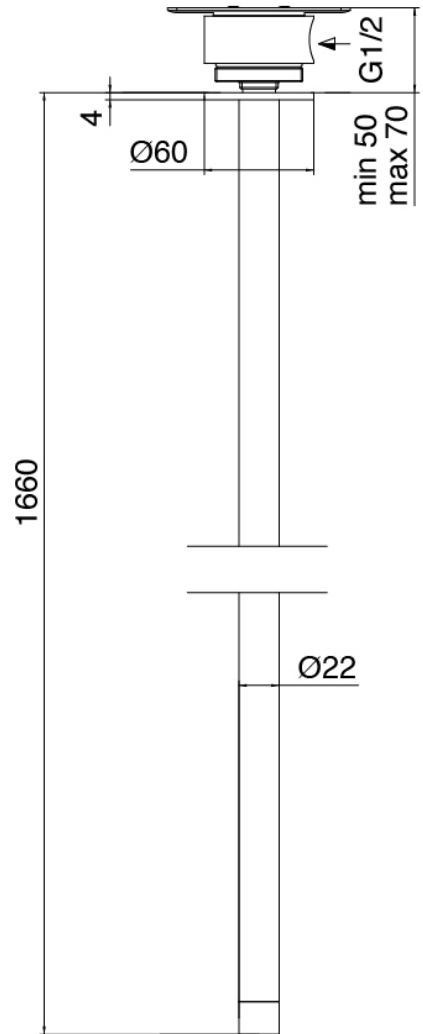

Modern - Washbasin mixer on top

Codice kit: 3300 MLX-070

Washbasin mixer on top with ceiling-mounted washbasin spout

Componenti

Concealed part

Cod: 3300B110A00

Ceiling-mounted - concealed part

Ceiling-mounted washbasin spout

Cod: 33000110A00

Ceiling-mounted washbasin spout

Single-lever mixer

Cod: 3300M108A00

Surface single lever mixer - Ø36mm

Finiture disponibili:

finiture speciali su richiesta salvo quantitativi minimi di ordine garantiti