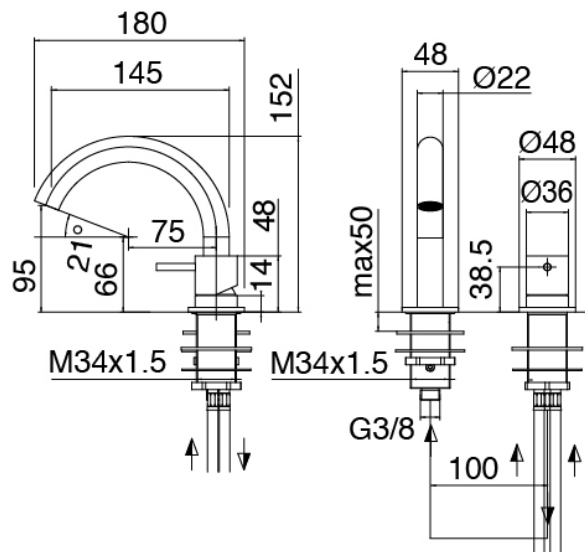

image not found or type unknown http://zazzeri.tesa.com.net/us/wp-content/uploads/2017/04/b3daf2_357a447007

Modern - Washbasin mixer on top

Codice kit: 3300 MLX-030

Single lever washbasin mixer with revolving spout

Componenti

Single-lever mixer

Cod: 33001108A01

Single lever washbasin mixer with revolving spout -
145 x H95mm

Finiture disponibili:

finiture speciali su richiesta salvo quantitativi minimi di ordine garantiti