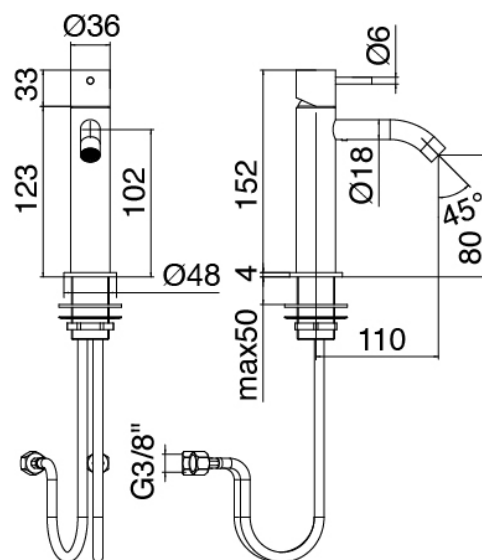

Modern - Washbasin mixer

Codice kit: 3300 MLX-010

Single lever washbasin mixer without plug

Componenti

Single-lever mixer

Cod: 33001106A00

Single lever washbasin mixer without plug - 110 x
H80 mm

Finiture disponibili: