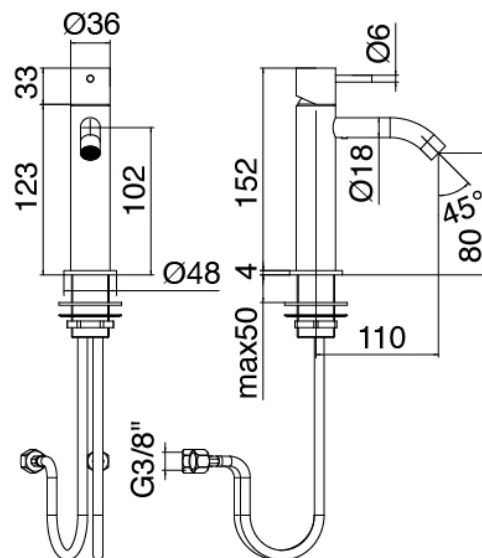

## Modern - Washbasin mixer

Codice kit: 3300 MLX-010

Single lever washbasin mixer without plug

## Componenti

### Single-lever mixer

Cod: 33001106A00

Single lever washbasin mixer without plug - 110 x  
H80 mm