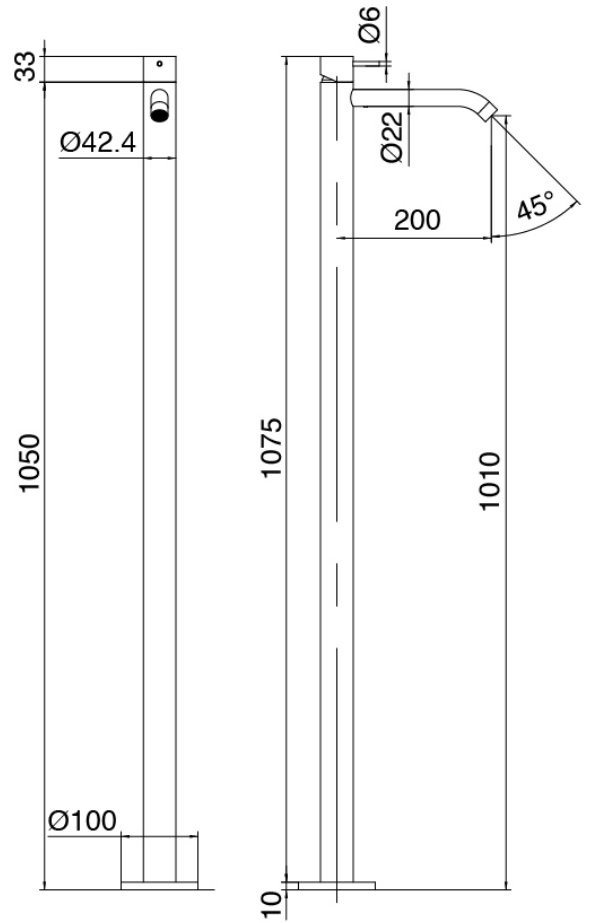

Modern - Column-mounted single lever washbasin mixer

Codice kit: 3300 MLT-050

Column-mounted washbasin spout

Componenti

Concealed part

Cod: 3300B100A00

Column-mounted washbasin/bath spout - concealed part

Single-lever mixer

Cod: 3300T100A00

Column-mounted washbasin spout

Finiture disponibili:

finiture speciali su richiesta salvo quantitativi minimi di ordine garantiti

brush steel

ASAS