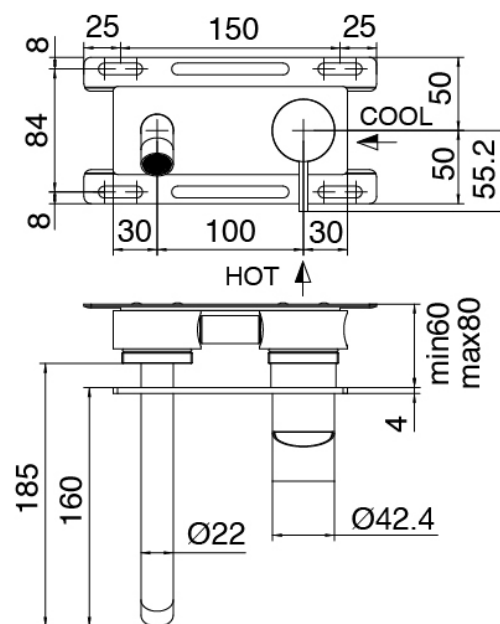

### Modern - Built-in washbasin set

Codice kit: 3300 MLI-040

Built-in washbasin set

### Concealed part

Cod: 3300B113A00

Built-in washbasin set - external part

### Single-lever mixer

Cod: 3300A113A00

Built-in washbasin set - external part