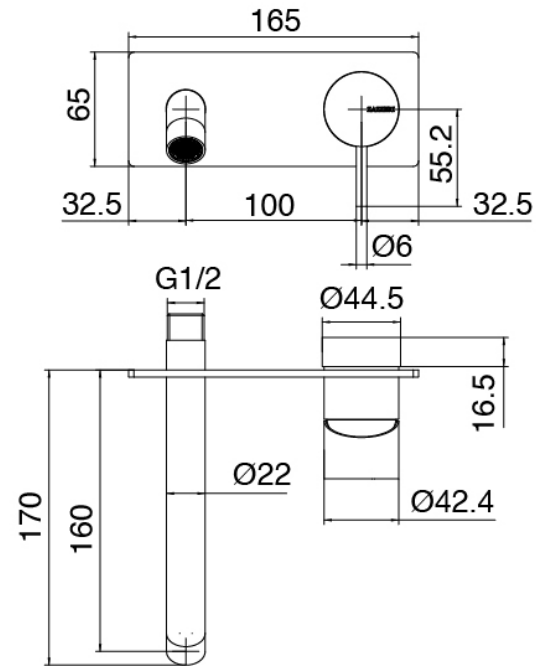

### Concealed part

Cod: 3300B113A00

Built-in washbasin set - external part

### Single-lever mixer

Cod: 3300A113A00

Built-in washbasin set - external part