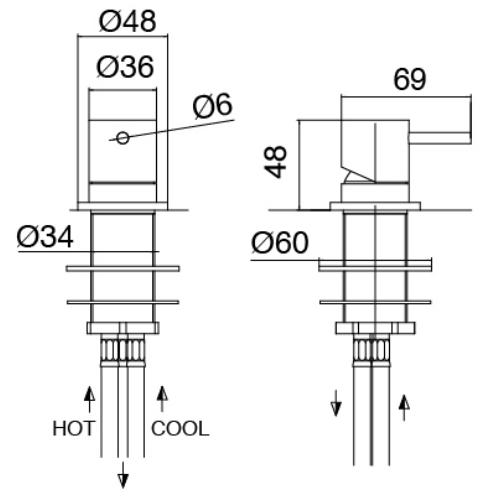

Modern - Washbasin mixer on top

Codice kit: 3300 GLT-060

Washbasin mixer on top with column-mounted washbasin spout

Componenti

Concealed part

Cod: 3300B099A00

Column-mounted - Built-in part

Column-mounted washbasin spout

Cod: 3300T099A00

Column-mounted washbasin spout

Single-lever mixer

Cod: 3300M108A00

Surface single lever mixer - Ø36mm

Finiture disponibili:

finiture speciali su richiesta salvo quantitativi minimi di ordine garantiti