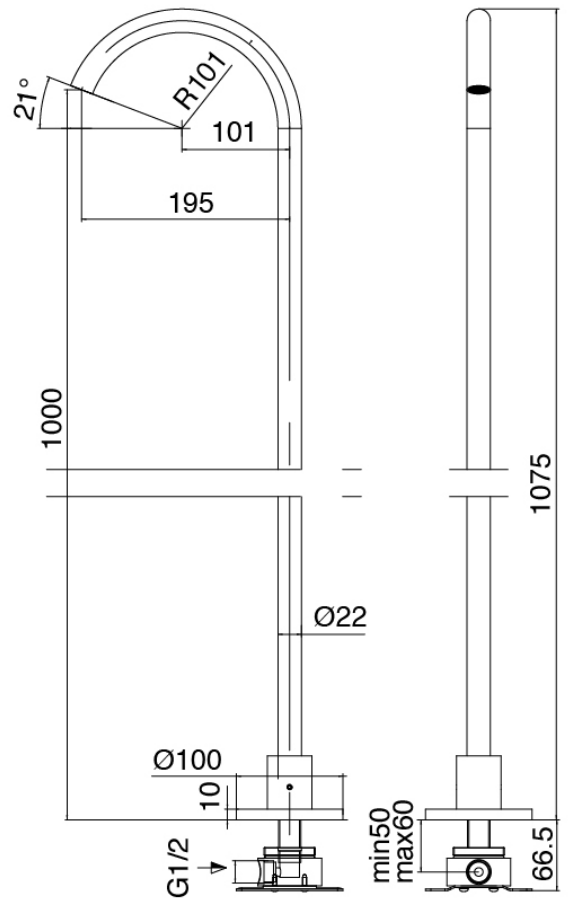

Modern - Washbasin mixer on top

Codice kit: 3300 GLT-060

Washbasin mixer on top with column-mounted washbasin spout

Componenti

Concealed part

Cod: 3300B099A00

Column-mounted - Built-in part

Column-mounted washbasin spout

Cod: 3300T099A00

Column-mounted washbasin spout

Single-lever mixer

Cod: 3300M108A00

Surface single lever mixer - Ø36mm

Finiture disponibili:

finiture speciali su richiesta salvo quantitativi minimi di ordine garantiti

brush steel

ASAS