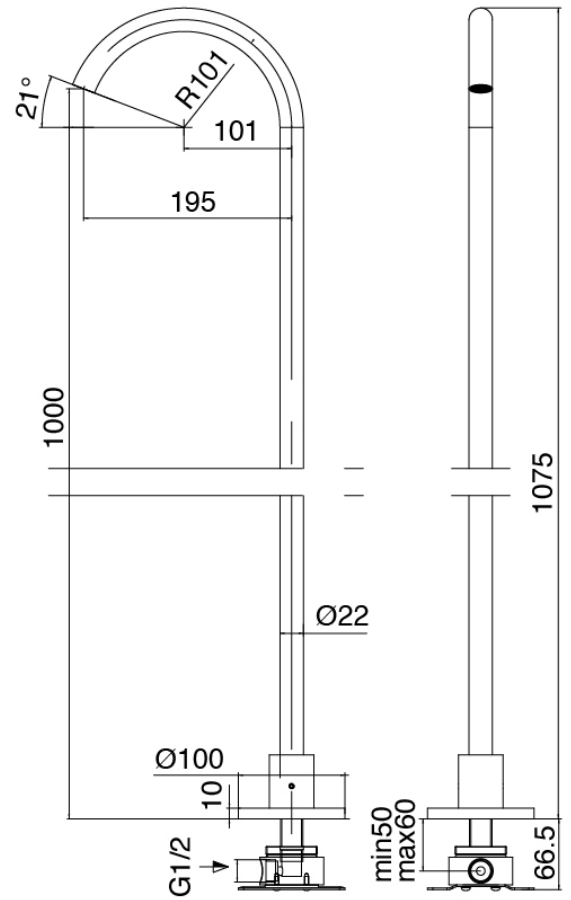

Modern - Washbasin mixer on top

Codice kit: 3300 GLT-060

Washbasin mixer on top with column-mounted washbasin spout

Componenti

Concealed part

Cod: 3300B099A00

Column-mounted - Built-in part

Column-mounted washbasin spout

Cod: 3300T099A00

Column-mounted washbasin spout

Single-lever mixer

Cod: 3300M108A00

Surface single lever mixer - Ø36mm

Finiture disponibili:

finiture speciali su richiesta salvo quantitativi minimi di ordine garantiti

brush steel

ASAS