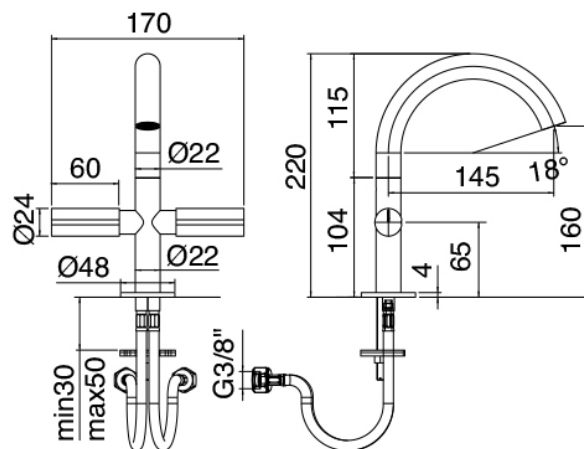

image not found or type unknown http://zazzeri.tesa.com.net/us/wp-content/uploads/2017/04/b3daf2_357a447007

Modern - Traditional washbasin tap

Codice kit: 3301 BLX-020

Traditional washbasin tap single-hole without plug

Componenti

Single-hole tap

Cod: 33013102A00

Single-hole washbasin set w/revolving spout - 145 x h160mm

Finiture disponibili:

finiture speciali su richiesta salvo quantitativi minimi di ordine garantiti

brush steel