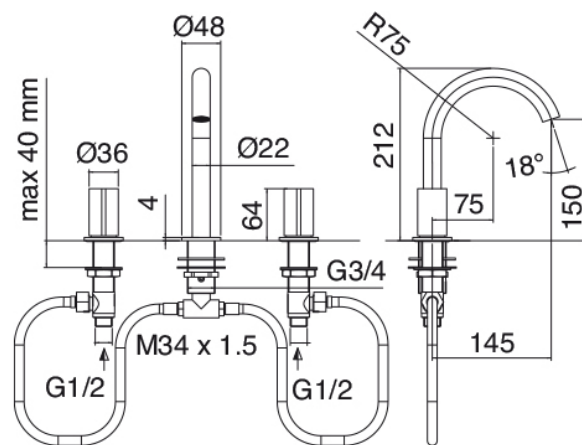

image not found or type unknown http://zazzeri.tesa.com.net/us/wp-content/uploads/2017/04/b3daf2_357a447007

Modern - Traditional washbasin tap

Codice kit: 3301 BLX-010

Traditional washbasin tap 3-holes revolving spout without plug

Componenti

Tap set

Cod: 33010102A02

Washbasin set with revolving spout - 145 x h150mm

Finiture disponibili:

finiture speciali su richiesta salvo quantitativi minimi di ordine garantiti

brush steel

ASAS