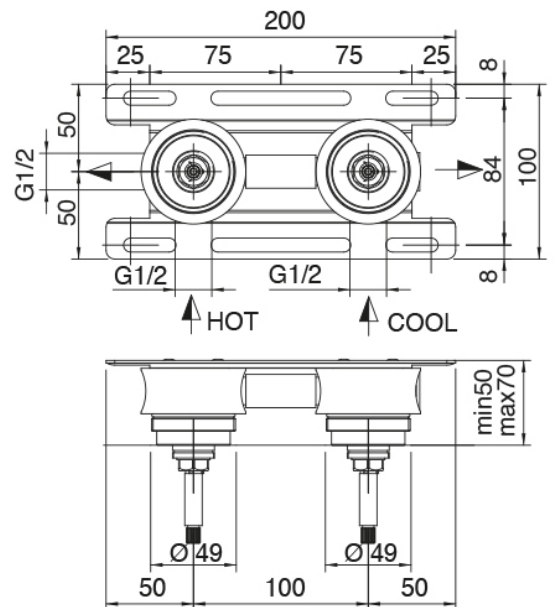

## Modern - Traditional built-in washbasin tap

Codice kit: 3301 BLI-090

Traditional built-in washbasin tap with ceiling-mounted washbasin spout

### Concealed part

Cod: 3301B402A00

3 holes built-in shower - concealed part

### 3 holes tap control

Cod: 3301A402A00

3 holes built-in washbasin/shower - external part