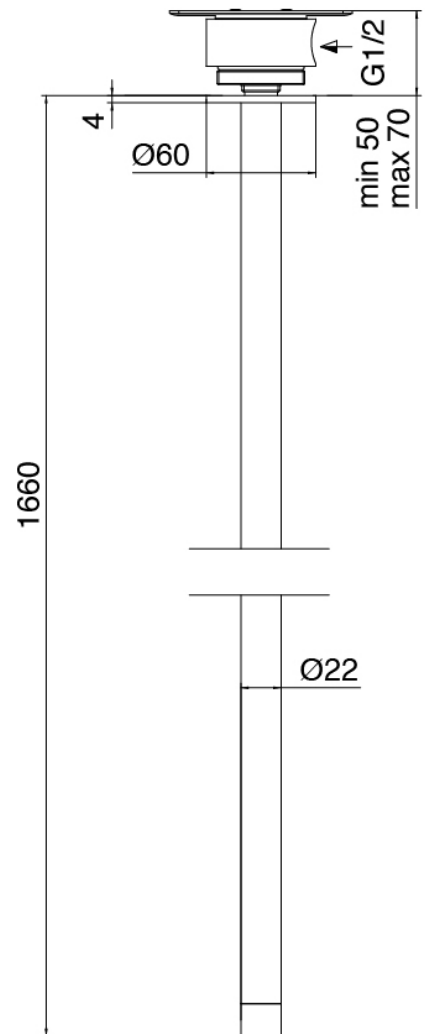

Concealed part

Cod: 3300B110A00

Ceiling-mounted - concealed part