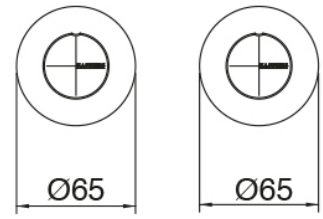

### Concealed part

Cod: 3301B402A00

3 holes built-in shower - concealed part

### 3 holes tap control

Cod: 3301A402A00

3 holes built-in washbasin/shower - external part