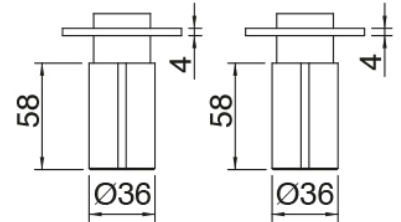

### Concealed part

Cod: 3301B402A00

3 holes built-in shower - concealed part

### 3 holes tap control

Cod: 3301A402A00

3 holes built-in washbasin/shower - external part