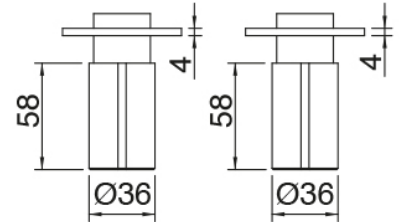

Modern - Traditional built-in washbasin tap

Codice kit: 3301 BLI-080

Traditional built-in washbasin tap with column-mounted washbasin spout

Componenti

Concealed part

Cod: 3301B402A00

3 holes built-in shower - concealed part

3 holes tap control

Cod: 3301A402A00

3 holes built-in washbasin/shower - external part

Concealed part

Cod: 3300B099A00

Column-mounted - Built-in part

Column-mounted washbasin spout

Cod: 3300T099A00