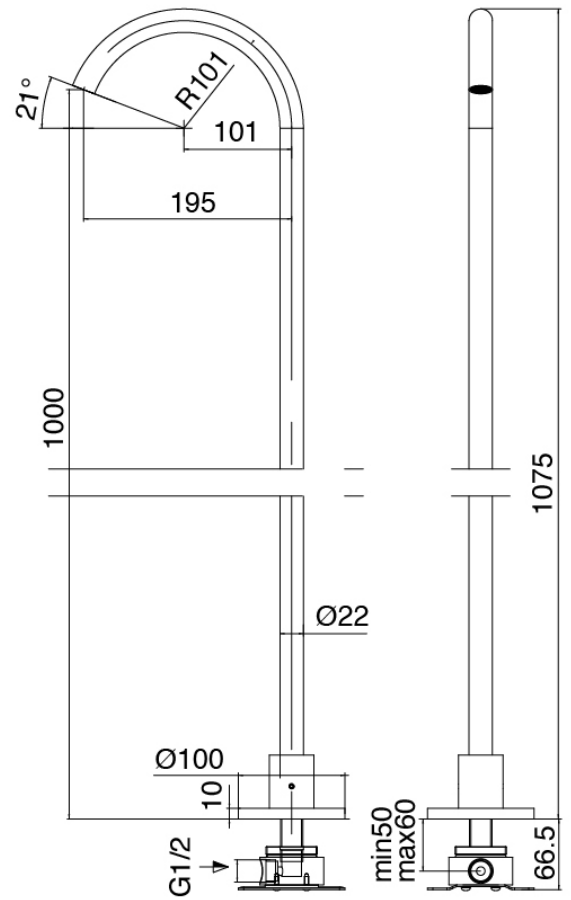

Modern - Traditional built-in washbasin tap

Codice kit: 3301 BLI-080

Traditional built-in washbasin tap with column-mounted washbasin spout

Componenti

Concealed part

Cod: 3301B402A00

3 holes built-in shower - concealed part

3 holes tap control

Cod: 3301A402A00

3 holes built-in washbasin/shower - external part

Concealed part

Cod: 3300B099A00

Column-mounted - Built-in part

Column-mounted washbasin spout

Cod: 3300T099A00

Column-mounted washbasin spout

Finiture disponibili:

finiture speciali su richiesta salvo quantitativi minimi di ordine garantiti

brush steel

ASAS