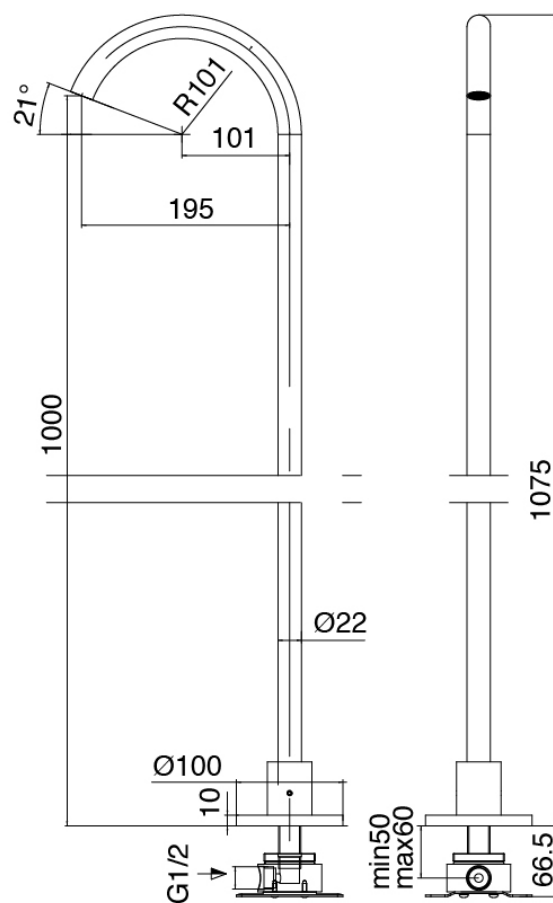

Modern - Traditional built-in washbasin tap

Codice kit: 3301 BLI-080

Traditional built-in washbasin tap with column-mounted washbasin spout

Componenti

Concealed part

Cod: 3301B402A00

3 holes built-in shower - concealed part

3 holes tap control

Cod: 3301A402A00

3 holes built-in washbasin/shower - external part

Concealed part

Cod: 3300B099A00

Column-mounted - Built-in part

Column-mounted washbasin spout

Cod: 3300T099A00

Column-mounted washbasin spout

Finiture disponibili:

finiture speciali su richiesta salvo quantitativi minimi di ordine garantiti

brush steel

ASAS