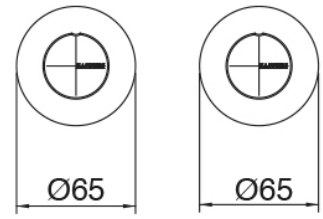

Modern - Traditional built-in washbasin tap

Codice kit: 3301 BLI-080

Traditional built-in washbasin tap with column-mounted washbasin spout

Componenti

Concealed part

Cod: 3301B402A00

3 holes built-in shower - concealed part

3 holes tap control

Cod: 3301A402A00

3 holes built-in washbasin/shower - external part

Concealed part

Cod: 3300B099A00

Column-mounted - Built-in part

Column-mounted washbasin spout

Cod: 3300T099A00