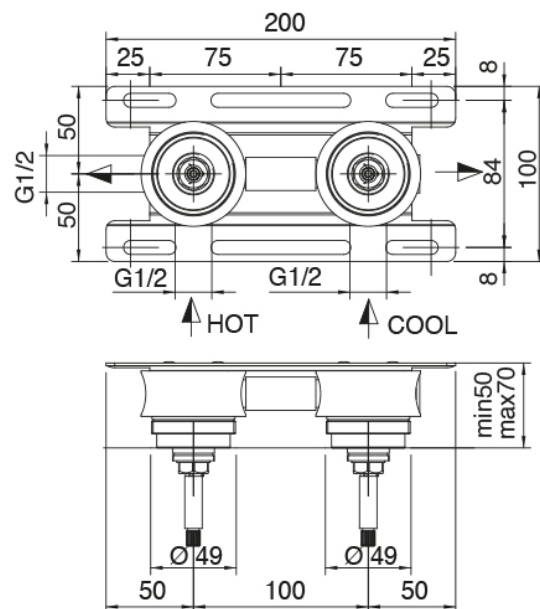

Modern - Traditional built-in washbasin tap

Codice kit: 3301 BLI-080

Traditional built-in washbasin tap with column-mounted washbasin spout

Componenti

Concealed part

Cod: 3301B402A00

3 holes built-in shower - concealed part

3 holes tap control

Cod: 3301A402A00

3 holes built-in washbasin/shower - external part

Concealed part

Cod: 3300B099A00

Column-mounted - Built-in part

Column-mounted washbasin spout

Cod: 3300T099A00