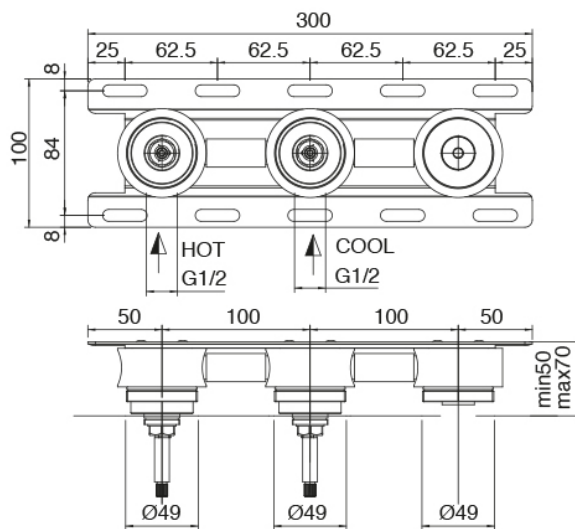

image not found or type unknown http://zazzeri.teesacom.net/us/wp-content/uploads/2017/04/b3daf2_357a447007

Modern - Traditional built-in washbasin tap

Codice kit: 3301 BLI-050

Traditional built-in washbasin tap without plug – With handles on the left

Componenti

Concealed part

Cod: 3301B114A0S

Built-in washbasin set with handles on the left -
concealed part

Tap set

Cod: 3301A114A00

Built-in washbasin set - external part - Spout 160mm

Finiture disponibili: