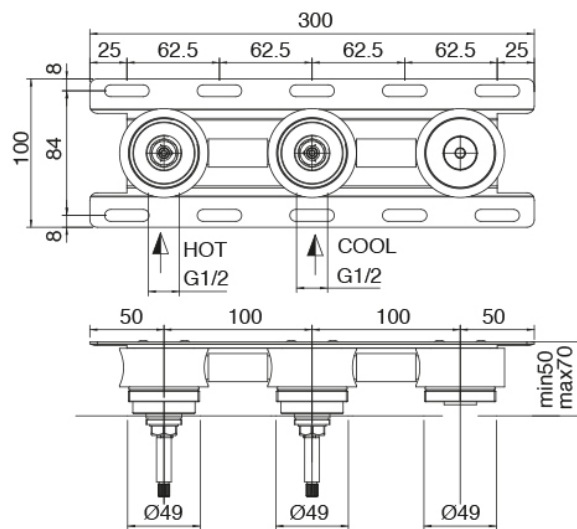

Modern - Traditional built-in washbasin tap

Codice kit: 3301 BLI-050

Traditional built-in washbasin tap without plug – With handles on the left

Componenti

Concealed part

Cod: 3301B114A0S

Built-in washbasin set with handles on the left -
concealed part

Tap set

Cod: 3301A114A00

Built-in washbasin set - external part - Spout 160mm

Finiture disponibili:

finiture speciali su richiesta salvo quantitativi minimi di ordine garantiti

brush steel

ASAS