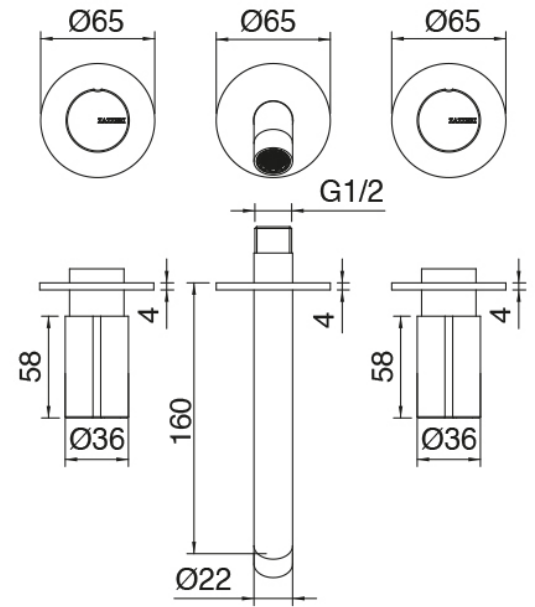

Componenti

Concealed part

Cod: 3301B114A0S

Built-in washbasin set with handles on the left -
concealed part

Tap set

Cod: 3301A114A00

Built-in washbasin set - external part - Spout 160mm

Finiture disponibili: