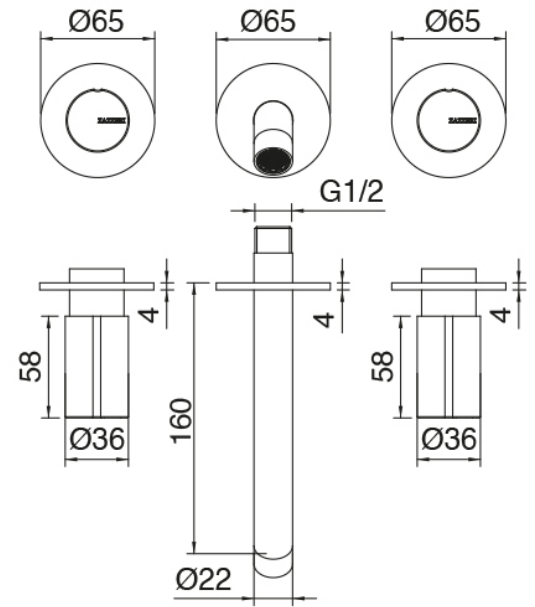

Modern - Traditional built-in washbasin tap

Codice kit: 3301 BLI-050

Traditional built-in washbasin tap without plug – With handles on the left

Componenti

Concealed part

Cod: 3301B114A0S

Built-in washbasin set with handles on the left -
concealed part

Tap set

Cod: 3301A114A00

Built-in washbasin set - external part - Spout 160mm

Finiture disponibili:

finiture speciali su richiesta salvo quantitativi minimi di ordine garantiti

brush steel

ASAS