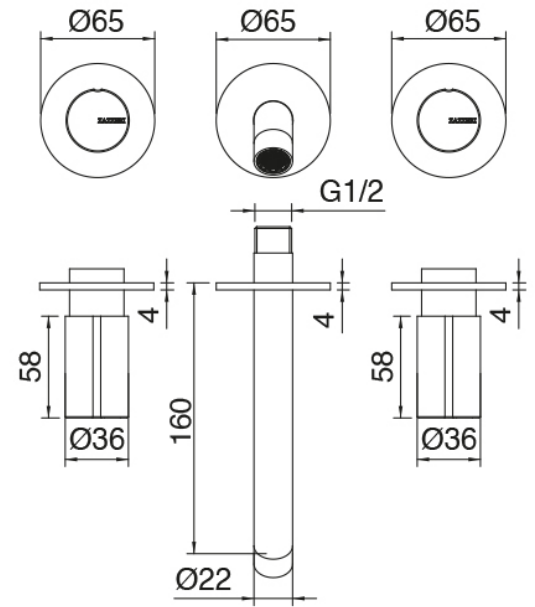

Modern - Traditional built-in washbasin tap

Codice kit: 3301 BLI-040

Traditional built-in washbasin tap without plug – With handles on the right

Componenti

Concealed part

Cod: 3301B114A0D

Built-in washbasin set with handles on the right -
concealed part

Tap set

Cod: 3301A114A00

Built-in washbasin set - external part - Spout 160mm

Finiture disponibili:

finiture speciali su richiesta salvo quantitativi minimi di ordine garantiti

brush steel

ASAS