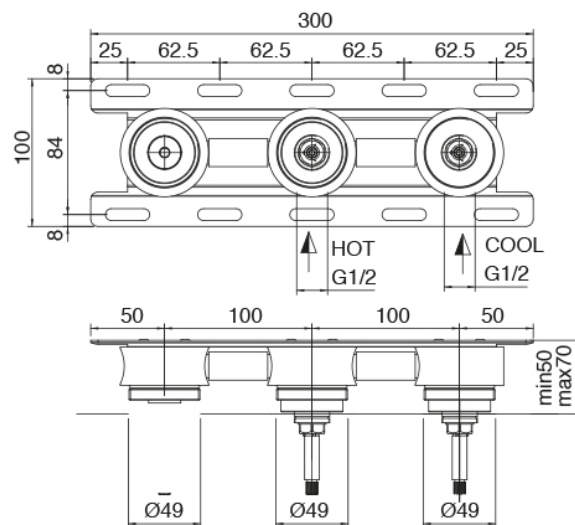

Modern - Traditional built-in washbasin tap

Codice kit: 3301 BLI-040

Traditional built-in washbasin tap without plug – With handles on the right

Componenti

Concealed part

Cod: 3301B114A0D

Built-in washbasin set with handles on the right -
concealed part

Tap set

Cod: 3301A114A00

Built-in washbasin set - external part - Spout 160mm

Finiture disponibili:

finiture speciali su richiesta salvo quantitativi minimi di ordine garantiti

brush steel

ASAS