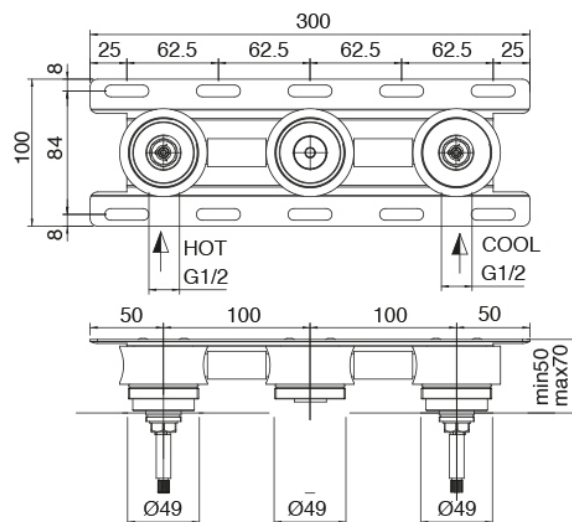

## Modern - Traditional built-in washbasin tap

Codice kit: 3301 BLI-030

Traditional built-in washbasin tap without plug – Central spout

### Concealed part

Cod: 3301B114A00

Built-in washbasin set - Central spout -concealed part

### Tap set

Cod: 3301A114A00

Built-in washbasin set - external part - Spout 160mm