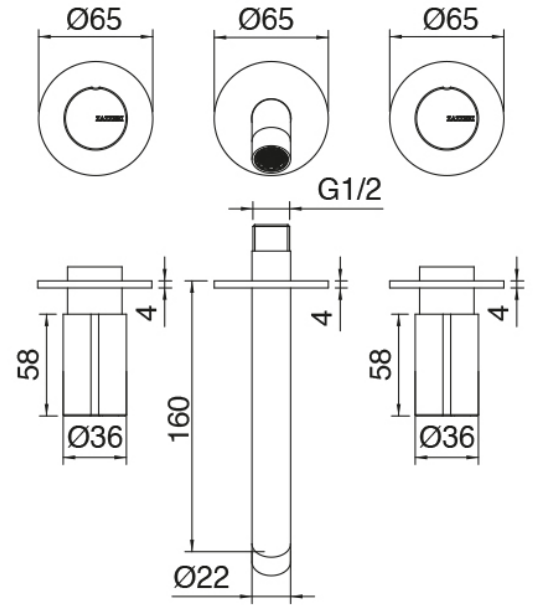

### Concealed part

Cod: 3301B114A00

Built-in washbasin set - Central spout -concealed part

### Tap set

Cod: 3301A114A00

Built-in washbasin set - external part - Spout 160mm