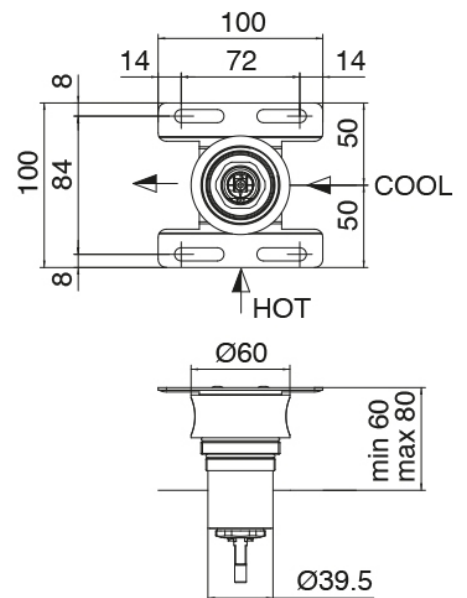

Modern - Built-in shower set

Codice kit: 3300 UDI-130

Concealed shower mixer with vertical tubular revolving showerhead with Flyfall

Componenti

Concealed part

Cod: 3300B402A00

Concealed shower mixer - concealed part

Single-lever mixer

Cod: 3300A402AA0

Concealed shower mixer - without plate - external part

Concealed part

Cod: 3300B120A00

Vertical/Horizontal tubular wall-mounted showerhead - Built-in part

Revolving showerhead with Flyfall

Cod: 3300SO03A00

Vertical tubular revolving wall-mounted showerhead with Flyfall

Finiture disponibili:

finiture speciali su richiesta salvo quantitativi minimi di ordine garantiti

image not found or type unknown <http://zazzeri.tesecom.net/wp-content/uploads/2017/06/ASAS.jpg>