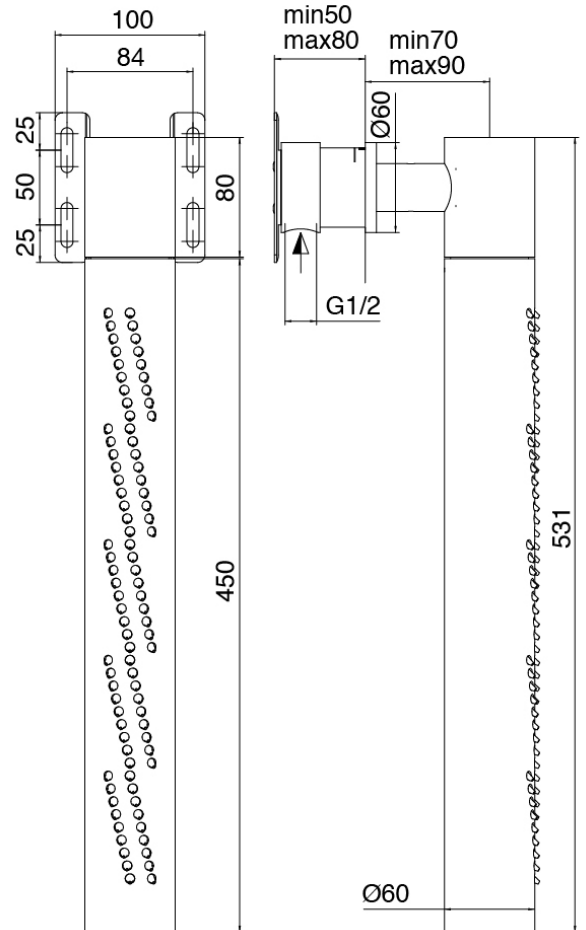

Modern - Built-in shower set

Codice kit: 3300 UDI-130

Concealed shower mixer with vertical tubular revolving showerhead with Flyfall

Componenti

Concealed part

Cod: 3300B402A00

Concealed shower mixer - concealed part

Single-lever mixer

Cod: 3300A402AA0

Concealed shower mixer - without plate - external part

Concealed part

Cod: 3300B120A00

Vertical/Horizontal tubular wall-mounted showerhead - Built-in part

Revolving showerhead with Flyfall

Cod: 3300SO03A00

Vertical tubular revolving wall-mounted showerhead with Flyfall

Finiture disponibili:

finiture speciali su richiesta salvo quantitativi minimi di ordine garantiti

image not found or type unknown <http://zazzeri.tesecom.net/wp-content/uploads/2017/06/ASAS.jpg>