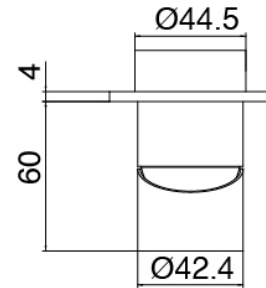

Single-lever mixer

Cod: 3300A402AA0

Concealed shower mixer - without plate - external part

Concealed part

Cod: 3300B120A00

Vertical/Horizontal tubular wall-mounted showerhead - Built-in part

Revolving showerhead with Flyfall