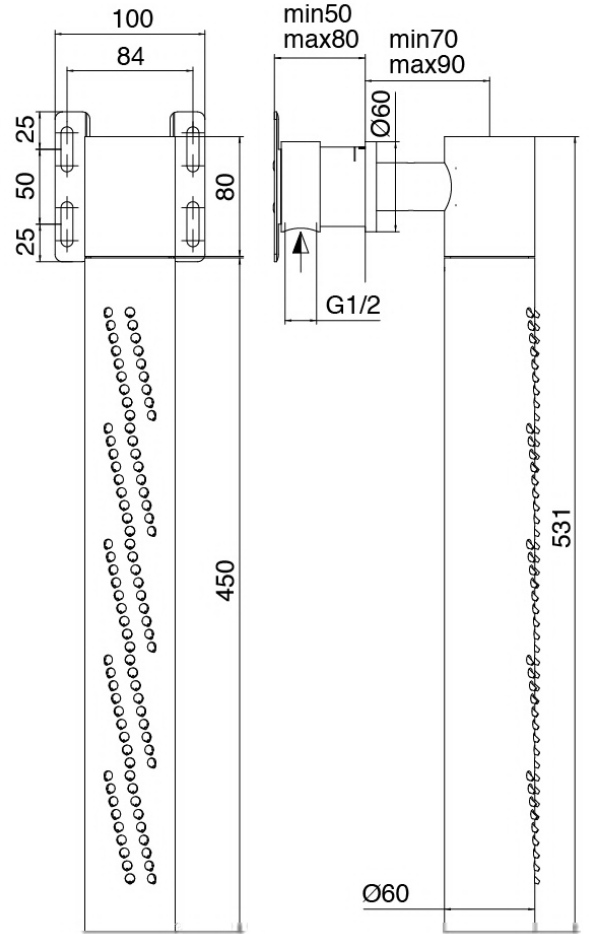

Modern - Built-in shower set

Codice kit: 3300 UDI-130

Concealed shower mixer with vertical tubular revolving showerhead with Flyfall

Componenti

Concealed part

Cod: 3300B402A00

Concealed shower mixer - concealed part

Single-lever mixer

Cod: 3300A402AA0

Concealed shower mixer - without plate - external part

Concealed part

Cod: 3300B120A00

Vertical/Horizontal tubular wall-mounted showerhead - Built-in part

Revolving showerhead with Flyfall

Cod: 3300SO03A00

Vertical tubular revolving wall-mounted showerhead with Flyfall

Finiture disponibili:

finiture speciali su richiesta salvo quantitativi minimi di ordine garantiti

image not found or type unknown <http://zazzeri.tesecom.net/wp-content/uploads/2017/06/ASAS.jpg>