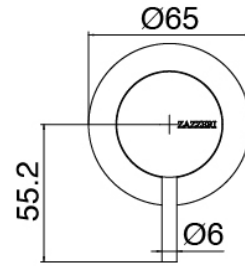

Modern - Built-in shower set

Codice kit: 3300 UDI-130

Concealed shower mixer with vertical tubular revolving showerhead with Flyfall

Componenti

Concealed part

Cod: 3300B402A00

Concealed shower mixer - concealed part

Single-lever mixer

Cod: 3300A402AA0

Concealed shower mixer - without plate - external part

Concealed part

Cod: 3300B120A00

Vertical/Horizontal tubular wall-mounted showerhead - Built-in part

Revolving showerhead with Flyfall