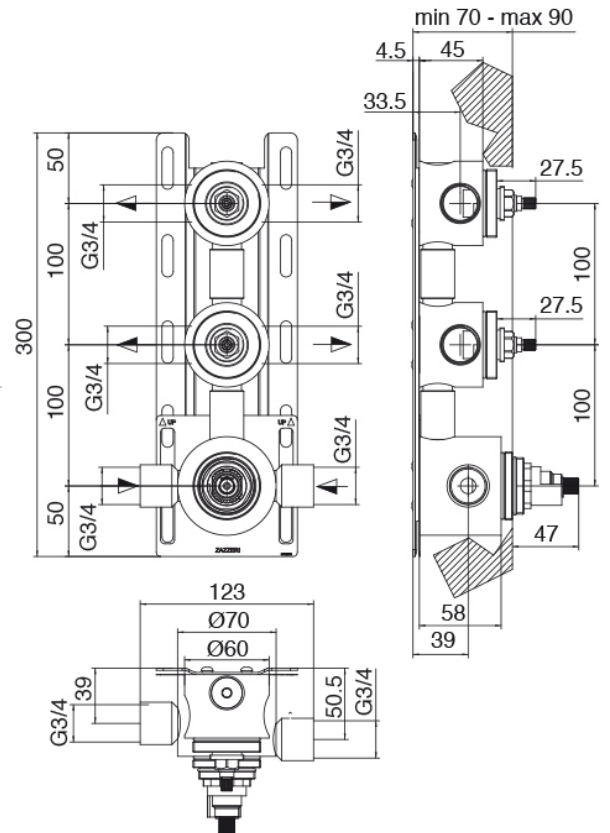

Modern - Built-in shower set

Codice kit: 3301 UDI-110

Traditional built-in thermostatic shower set with horizontal tubular revolving showerhead and hand shower

Componenti

Concealed part

Cod: 3300B120A00

Vertical/Horizontal tubular wall-mounted showerhead - Built-in part

Revolving showerhead

Cod: 3300SO04A00

Horizontal tubular revolving wall-mounted showerhead

Concealed part

Cod: 33000802A00

2-way concealed thermostatic mixer - concealed parts

In-line concealed valves

Cod: 3301Y407AA0

In-line concealed valves - external parts

Thermostatic mixer

Cod: 3301T550AA0

Concealed thermostatic mixer - external parts

Hand shower

Cod: 3300Q419A00

Handshower set, with handshower, water outlet and support