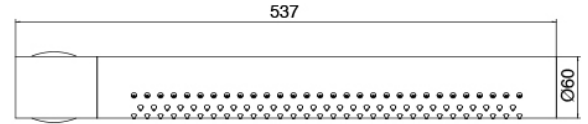

Modern - Built-in shower set

Codice kit: 3301 UDI-110

Traditional built-in thermostatic shower set with horizontal tubular revolving showerhead and hand shower

Componenti

Concealed part

Cod: 3300B120A00

Vertical/Horizontal tubular wall-mounted showerhead - Built-in part

Revolving showerhead

Cod: 3300SO04A00

Horizontal tubular revolving wall-mounted showerhead

Concealed part

Cod: 33000802A00

2-way concealed thermostatic mixer - concealed parts

In-line concealed valves

Cod: 3301Y407AA0