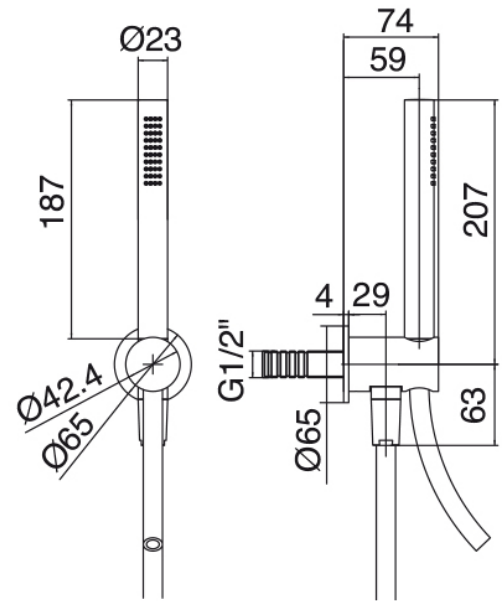

Revolving showerhead

Cod: 3300SO04A00

Horizontal tubular revolving wall-mounted showerhead

Concealed part

Cod: 33000802A00

2-way concealed thermostatic mixer - concealed parts

In-line concealed valves

Cod: 3301Y407AA0

In-line concealed valves - external parts

Thermostatic mixer

Cod: 3301T550AA0

Concealed thermostatic mixer - external parts

Hand shower

Cod: 3300Q419A00

Handshower set, with handshower, water outlet and support