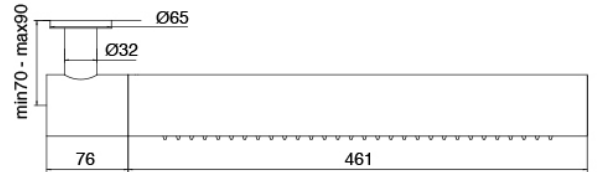

Modern - Built-in shower set

Codice kit: 3301 UDI-110

Traditional built-in thermostatic shower set with horizontal tubular revolving showerhead and hand shower

Componenti

Concealed part

Cod: 3300B120A00

Vertical/Horizontal tubular wall-mounted showerhead - Built-in part

Revolving showerhead

Cod: 3300SO04A00

Horizontal tubular revolving wall-mounted showerhead

Concealed part

Cod: 33000802A00

2-way concealed thermostatic mixer - concealed parts

In-line concealed valves

Cod: 3301Y407AA0