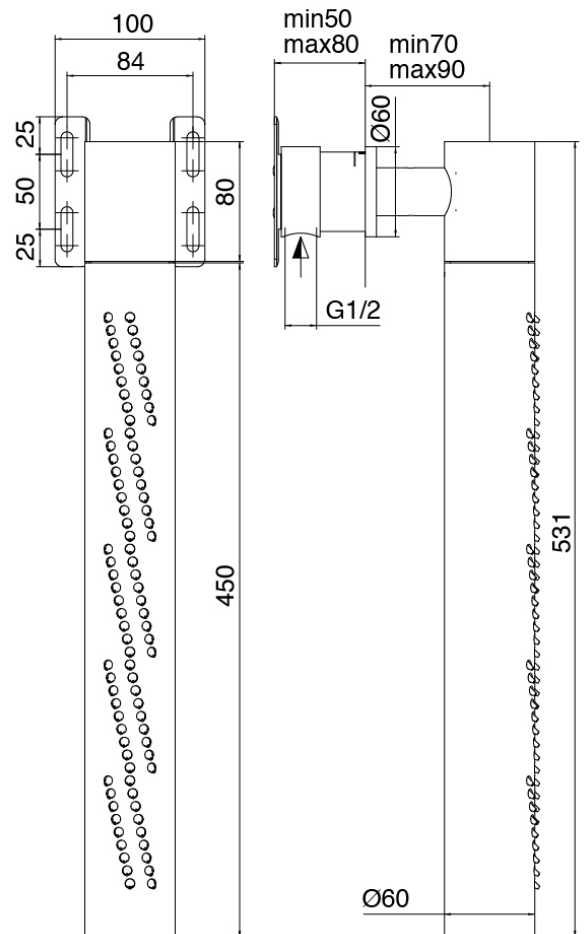

Modern - Built-in shower set

Codice kit: 3301 UDI-110

Traditional built-in thermostatic shower set with horizontal tubular revolving showerhead and hand shower

Componenti

Concealed part

Cod: 3300B120A00

Vertical/Horizontal tubular wall-mounted showerhead - Built-in part

Revolving showerhead

Cod: 3300SO04A00

Horizontal tubular revolving wall-mounted showerhead

Concealed part

Cod: 33000802A00

2-way concealed thermostatic mixer - concealed parts

In-line concealed valves

Cod: 3301Y407AA0

In-line concealed valves - external parts

Thermostatic mixer

Cod: 3301T550AA0

Concealed thermostatic mixer - external parts

Hand shower

Cod: 3300Q419A00

Handshower set, with handshower, water outlet and support