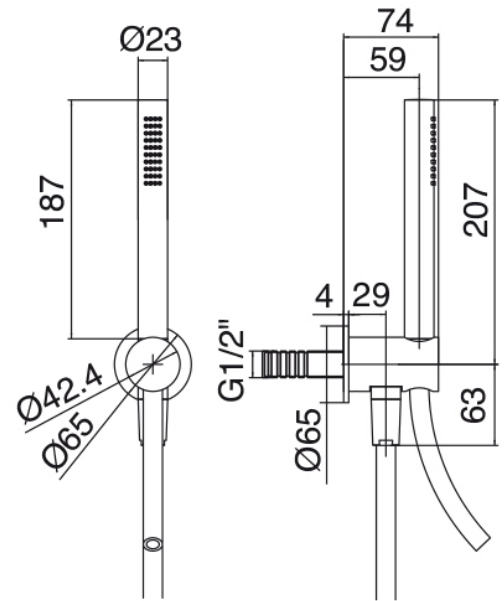

Revolving showerhead

Cod: 3300SO04A00

Horizontal tubular revolving wall-mounted showerhead

Concealed part

Cod: 33000802A00

2-way concealed thermostatic mixer - concealed parts

In-line concealed valves

Cod: 3301Y407AA0

In-line concealed valves - external parts

Thermostatic mixer

Cod: 3301T550AA0

Concealed thermostatic mixer - external parts

Hand shower

Cod: 3300Q419A00

Handshower set, with handshower, water outlet and support