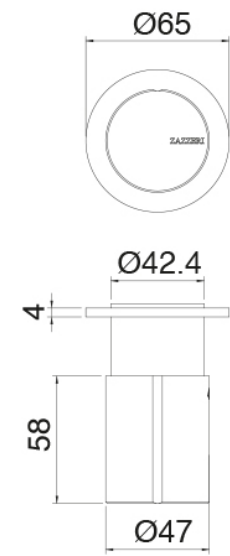

Revolving showerhead

Cod: 3300SO04A00

Horizontal tubular revolving wall-mounted showerhead

Concealed part

Cod: 33000802A00

2-way concealed thermostatic mixer - concealed parts

In-line concealed valves

Cod: 3301Y407AA0

In-line concealed valves - external parts

Thermostatic mixer

Cod: 3301T550AA0

Concealed thermostatic mixer - external parts

Hand shower

Cod: 3300Q419A00

Handshower set, with handshower, water outlet and support