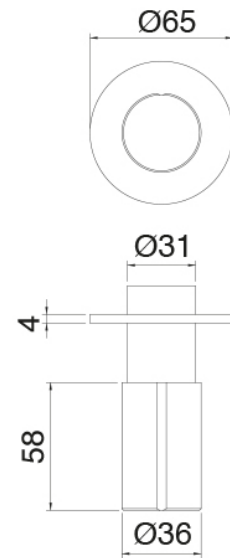

Modern - Built-in shower set

Codice kit: 3301 UDI-110

Traditional built-in thermostatic shower set with horizontal tubular revolving showerhead and hand shower

Componenti

Concealed part

Cod: 3300B120A00

Vertical/Horizontal tubular wall-mounted showerhead - Built-in part

Revolving showerhead

Cod: 3300SO04A00

Horizontal tubular revolving wall-mounted showerhead

Concealed part

Cod: 33000802A00

2-way concealed thermostatic mixer - concealed parts

In-line concealed valves

Cod: 3301Y407AA0

In-line concealed valves - external parts

Thermostatic mixer

Cod: 3301T550AA0

Concealed thermostatic mixer - external parts

Hand shower

Cod: 3300Q419A00

Handshower set, with handshower, water outlet and support