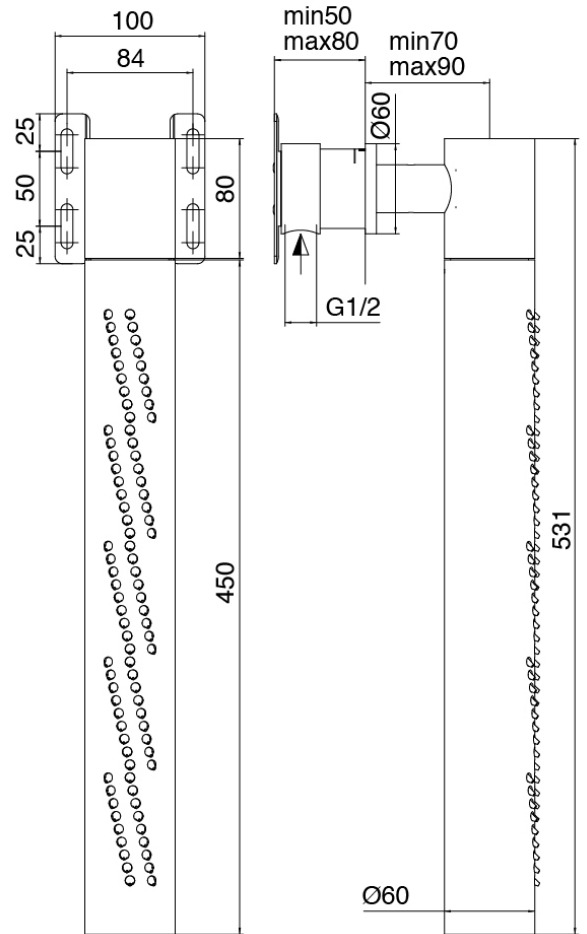

Modern - Built-in bathtub set

Codice kit: 3301 GVI-120

Traditional built-in thermostatic bathtub set with vertical tubular revolving showerhead with Flyfall and hand shower

Componenti

Concealed part

Cod: 3300B120A00

Vertical/Horizontal tubular wall-mounted showerhead - Built-in part

Revolving showerhead with Flyfall

Cod: 3300SO03A00

Vertical tubular revolving wall-mounted showerhead with Flyfall

Concealed part

Cod: 3301B401A01

3 holes built-in shower with 2-ways diverter and handshower - concealed part

3 holes tap control

Cod: 3301A401A01

3 holes built-in shower with 2-ways diverter and
handshower- external part

Finiture disponibili: