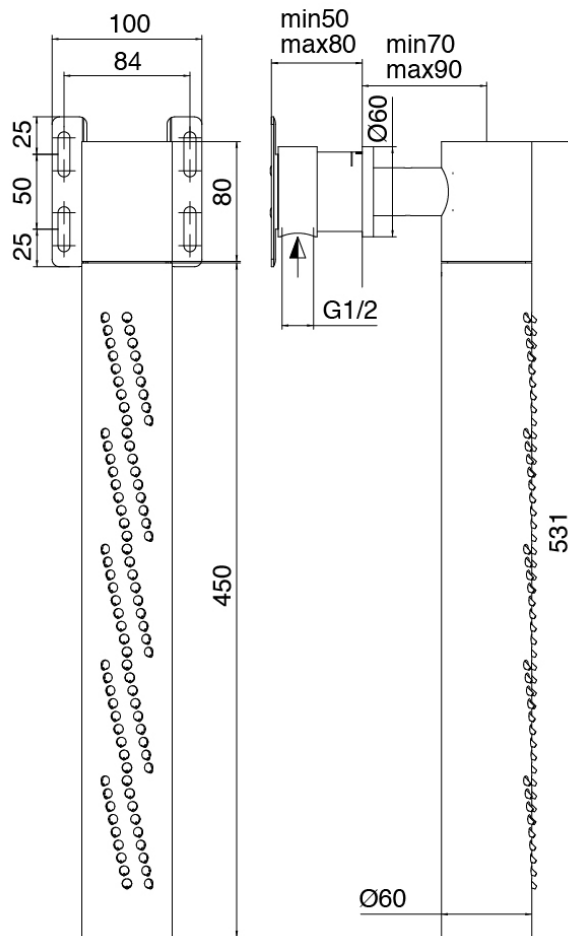

Modern - Built-in bathtub set

Codice kit: 3301 GVI-120

Traditional built-in thermostatic bathtub set with vertical tubular revolving showerhead with Flyfall and hand shower

Componenti

Concealed part

Cod: 3300B120A00

Vertical/Horizontal tubular wall-mounted showerhead - Built-in part

Revolving showerhead with Flyfall

Cod: 3300SO03A00

Vertical tubular revolving wall-mounted showerhead with Flyfall

Concealed part

Cod: 3301B401A01

3 holes built-in shower with 2-ways diverter and handshower - concealed part

3 holes tap control

Cod: 3301A401A01

3 holes built-in shower with 2-ways diverter and
handshower- external part

Finiture disponibili: