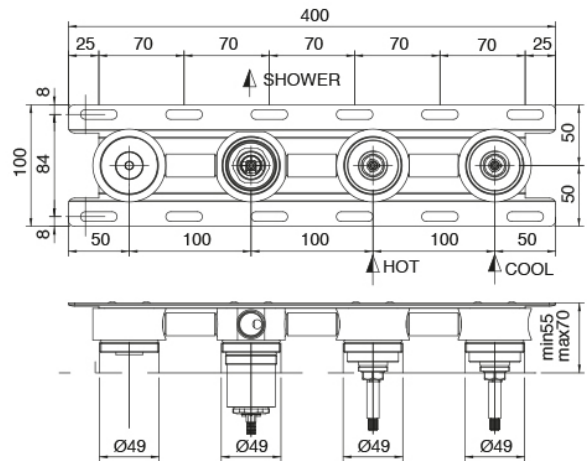

Modern - Built-in bathtub set

Codice kit: 3301 GVI-120

Traditional built-in thermostatic bathtub set with vertical tubular revolving showerhead with Flyfall and hand shower

Componenti

Concealed part

Cod: 3300B120A00

Vertical/Horizontal tubular wall-mounted showerhead - Built-in part

Revolving showerhead with Flyfall

Cod: 3300SO03A00

Vertical tubular revolving wall-mounted showerhead with Flyfall

Concealed part

Cod: 3301B401A01

3 holes built-in shower with 2-ways diverter and handshower - concealed part

3 holes tap control

Cod: 3301A401A01

3 holes built-in shower with 2-ways diverter and
handshower- external part

Finiture disponibili: