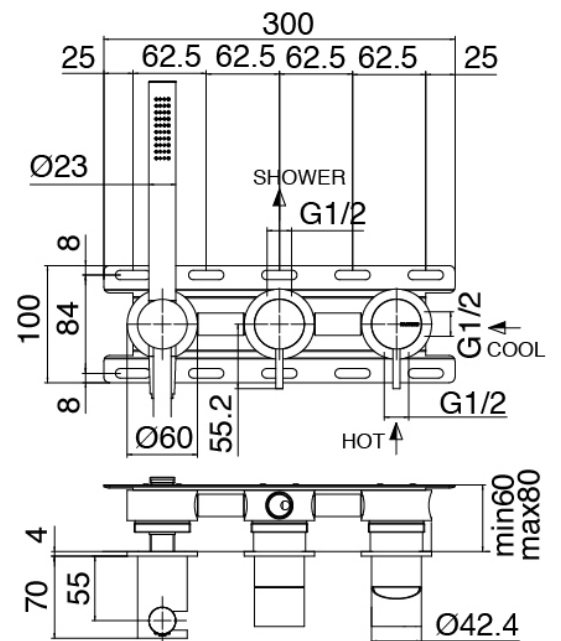

Modern - Shower arm with shower head and hand shower

Codice kit: 3300 DDI-120

Shower arm with shower head, hand shower and built-in mixer – 2 exits

Componenti

Concealed part

Cod: 3300B401A01

Concealed shower mixer with diverter and
Handshower - concealed part

Single-lever mixer with handshower

Cod: 3300A401AA1

Concealed shower mixer with diverter and
Handshower - without plate - external part

Shower arm

Cod: 3300BR01A00

Shower arm

Shower head

Cod: 3300SO01A00

Antilimescale showerhead -D.220 mm

Finiture disponibili:

finiture speciali su richiesta salvo quantitativi minimi di ordine garantiti

brush steel

ASAS