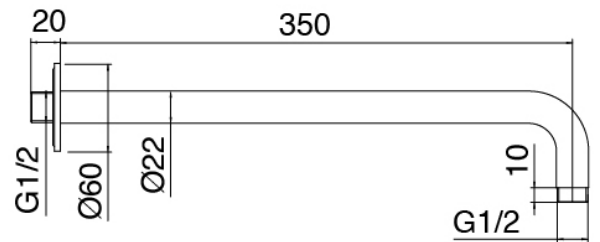

Modern - Shower arm with shower head and hand shower

Codice kit: 3300 DDI-120

Shower arm with shower head, hand shower and built-in mixer – 2 exits

Componenti

Concealed part

Cod: 3300B401A01

Concealed shower mixer with diverter and
Handshower - concealed part

Single-lever mixer with handshower

Cod: 3300A401AA1

Concealed shower mixer with diverter and
Handshower - without plate - external part

Shower arm

Cod: 3300BR01A00

Shower arm

Shower head

Cod: 3300SO01A00

Antilimescale showerhead -D.220 mm

Finiture disponibili:

finiture speciali su richiesta salvo quantitativi minimi di ordine garantiti

brush steel

ASAS