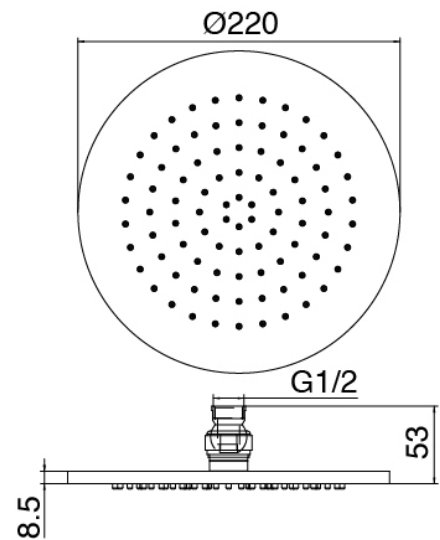

Modern - Shower arm with shower head and hand shower

Codice kit: 3300 DDI-120

Shower arm with shower head, hand shower and built-in mixer – 2 exits

Componenti

Concealed part

Cod: 3300B401A01

Concealed shower mixer with diverter and
Handshower - concealed part

Single-lever mixer with handshower

Cod: 3300A401AA1

Concealed shower mixer with diverter and
Handshower - without plate - external part

Shower arm

Cod: 3300BR01A00

Shower arm

Shower head

Cod: 3300SO01A00

Antilimescale showerhead -D.220 mm

Finiture disponibili:

finiture speciali su richiesta salvo quantitativi minimi di ordine garantiti

brush steel

ASAS