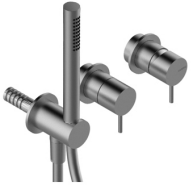

Modern - Shower arm with shower head and hand shower

Codice kit: 3300 DDI-120

Shower arm with shower head, hand shower and built-in mixer – 2 exits

Componenti

Concealed part

Cod: 3300B401A01

Concealed shower mixer with diverter and
Handshower - concealed part

Single-lever mixer with handshower

Cod: 3300A401AA1

Concealed shower mixer with diverter and
Handshower - without plate - external part

Shower arm

Cod: 3300BR01A00

Shower arm

Shower head

Cod: 3300SO01A00

Antilimescale showerhead -D.220 mm

Finiture disponibili:

finiture speciali su richiesta salvo quantitativi minimi di ordine garantiti

brush steel

ASAS