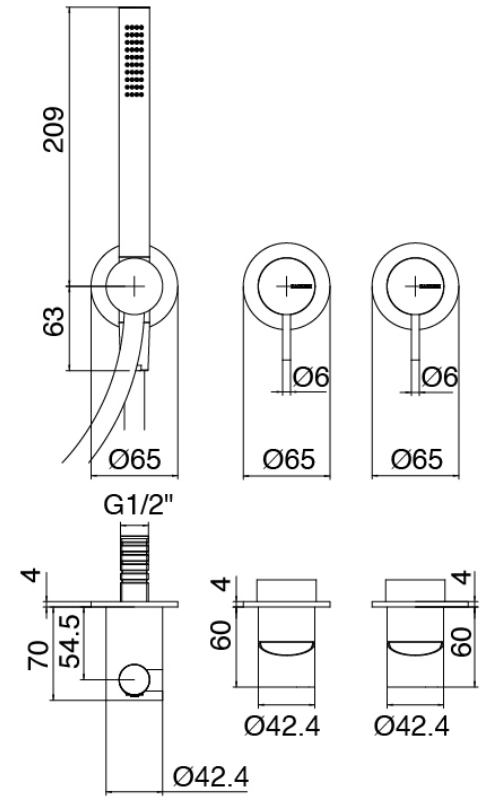

Modern - Shower arm with shower head and hand shower

Codice kit: 3300 DDI-120

Shower arm with shower head, hand shower and built-in mixer – 2 exits

Componenti

Concealed part

Cod: 3300B401A01

Concealed shower mixer with diverter and
Handshower - concealed part

Single-lever mixer with handshower

Cod: 3300A401AA1

Concealed shower mixer with diverter and
Handshower - without plate - external part

Shower arm

Cod: 3300BR01A00

Shower arm

Shower head

Cod: 3300SO01A00

Antilimescale showerhead -D.220 mm

Finiture disponibili:

finiture speciali su richiesta salvo quantitativi minimi di ordine garantiti

brush steel

ASAS