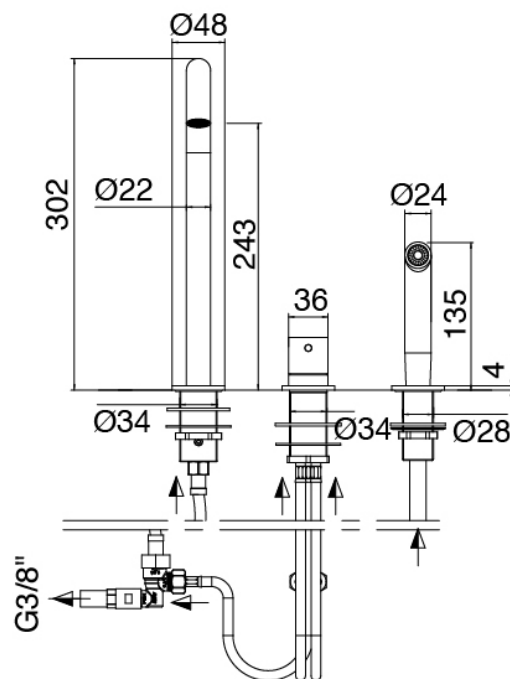

Modern - Single lever sink mixer

Codice kit: 3300 MLX-160

Single lever sink mixer with removable hand shower

Componenti

Single lever sink mixer with hand shower

Cod: 33001101A03

Single lever sink mixer with revolving spout and removable hand shower