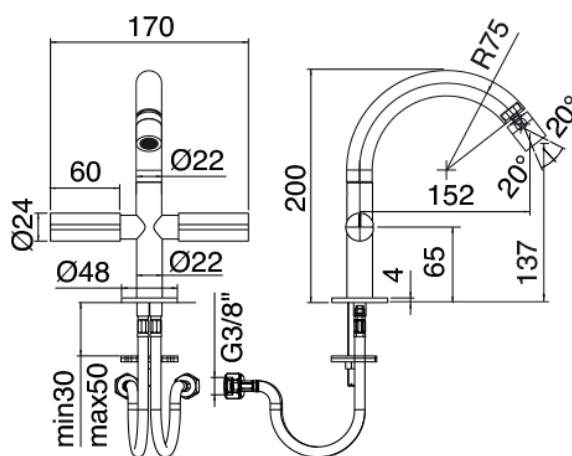

image not found or type unknown http://zazzeri.tesa.com.net/us/wp-content/uploads/2017/04/b3daf2_357a447007

Modern - Traditional tap bidet

Codice kit: 3301 BBX-070

Traditional tap bidet single-hole without plug

Componenti

Single-hole tap

Cod: 33013201A00

Single-hole bidet set

Finiture disponibili:

finiture speciali su richiesta salvo quantitativi minimi di ordine garantiti

brush steel

ASAS