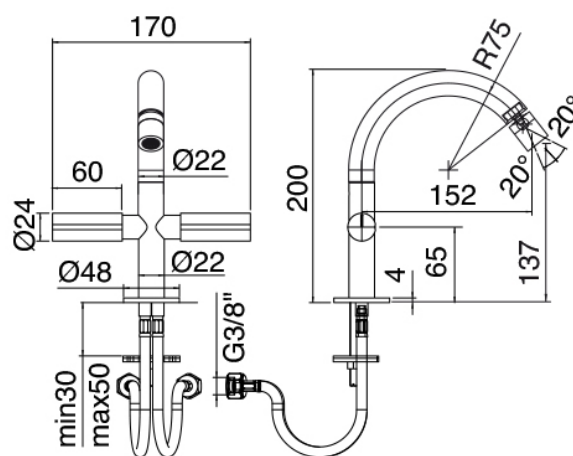

### Modern - Traditional tap bidet

Codice kit: 3301 BBX-070

Traditional tap bidet single-hole without plug

### Componenti

### Single-hole tap

Cod: 33013201A00

Single-hole bidet set