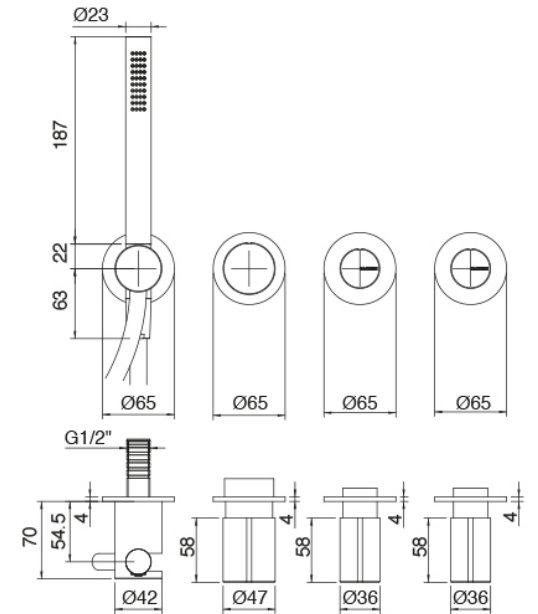

### Concealed part

Cod: 3301B401A01

3 holes built-in shower with 2-ways diverter and handshower - concealed part

### 3 holes tap control

Cod: 3301A401A01

3 holes built-in shower with 2-ways diverter and handshower- external part

### Washbasin spout

Cod: 33000403A00

Wall mtd washbasin spout - L 160 mm