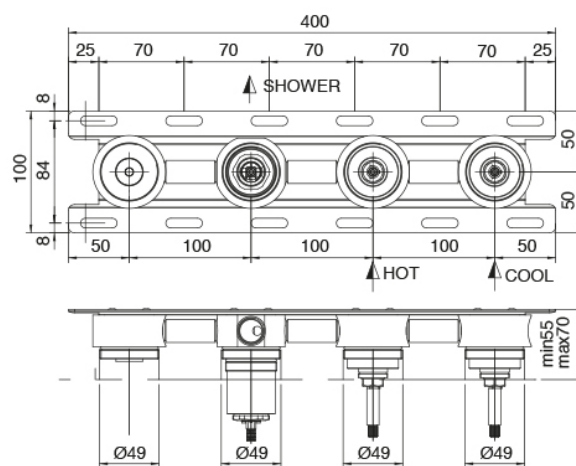

## Modern - Built-in bathtub set

Codice kit: 3301 GVI-100

Traditional built-in bathtub set – Two exits

### Concealed part

Cod: 3301B401A01

3 holes built-in shower with 2-ways diverter and handshower - concealed part

### 3 holes tap control

Cod: 3301A401A01

3 holes built-in shower with 2-ways diverter and handshower- external part

### Washbasin spout

Cod: 33000403A00

Wall mtd washbasin spout - L 160 mm