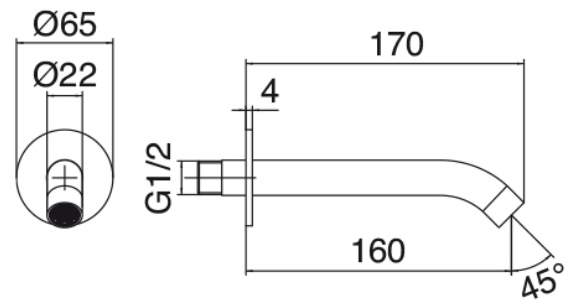

### 3 holes tap control

Cod: 3301A401A01

3 holes built-in shower with 2-ways diverter and handshower- external part

### Washbasin spout

Cod: 33000403A00

Wall mtd washbasin spout - L 160 mm