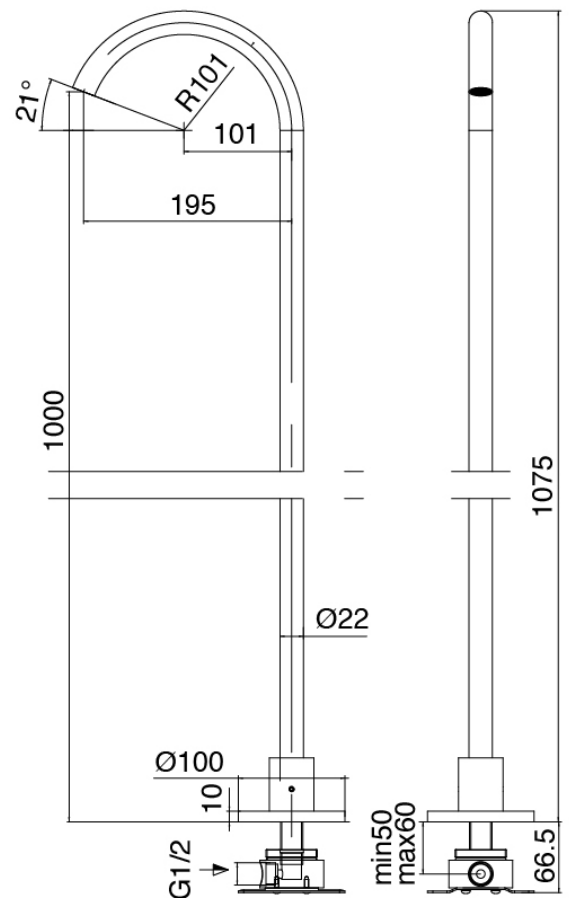

Modern - Bathtub set

Codice kit: 3300 EVY-110

3-holes bathtub set mixer with column-mounted washbasin spout – 2 exits

Componenti

Concealed part

Cod: 3300B099A00

Column-mounted - Built-in part

Column-mounted washbasin spout

Cod: 3300V099A00

Column-mounted washbasin spout - 650mm - external part

Mixer set with spout

Cod: 3300N498A01

3-hole bathtub set - without spout

Finiture disponibili:

finiture speciali su richiesta salvo quantitativi minimi di ordine garantiti

brush steel

ASAS