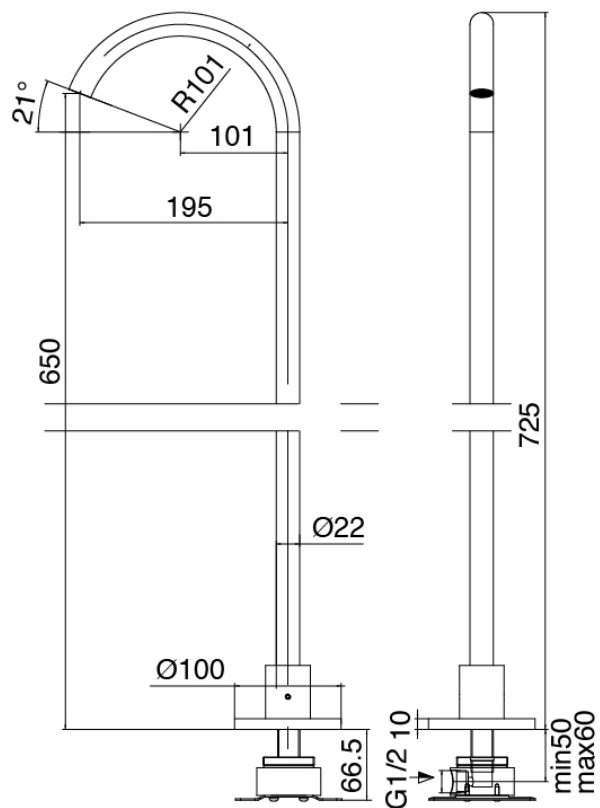

Modern - Bathtub set

Codice kit: 3300 EVY-110

3-holes bathtub set mixer with column-mounted washbasin spout – 2 exits

Componenti

Concealed part

Cod: 3300B099A00

Column-mounted - Built-in part

Column-mounted washbasin spout

Cod: 3300V099A00

Column-mounted washbasin spout - 650mm - external part

Mixer set with spout

Cod: 3300N498A01

3-hole bathtub set - without spout

Finiture disponibili:

finiture speciali su richiesta salvo quantitativi minimi di ordine garantiti