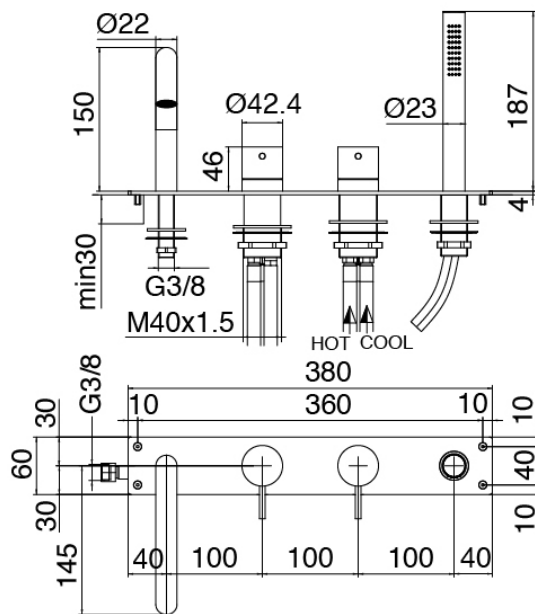

Modern - Bathtub set

Codice kit: 3300 EVY-110

3-holes bathtub set mixer with column-mounted washbasin spout – 2 exits

Componenti

Concealed part

Cod: 3300B099A00

Column-mounted - Built-in part

Column-mounted washbasin spout

Cod: 3300V099A00

Column-mounted washbasin spout - 650mm - external part

Mixer set with spout

Cod: 3300N498A01

3-hole bathtub set - without spout

Finiture disponibili:

finiture speciali su richiesta salvo quantitativi minimi di ordine garantiti