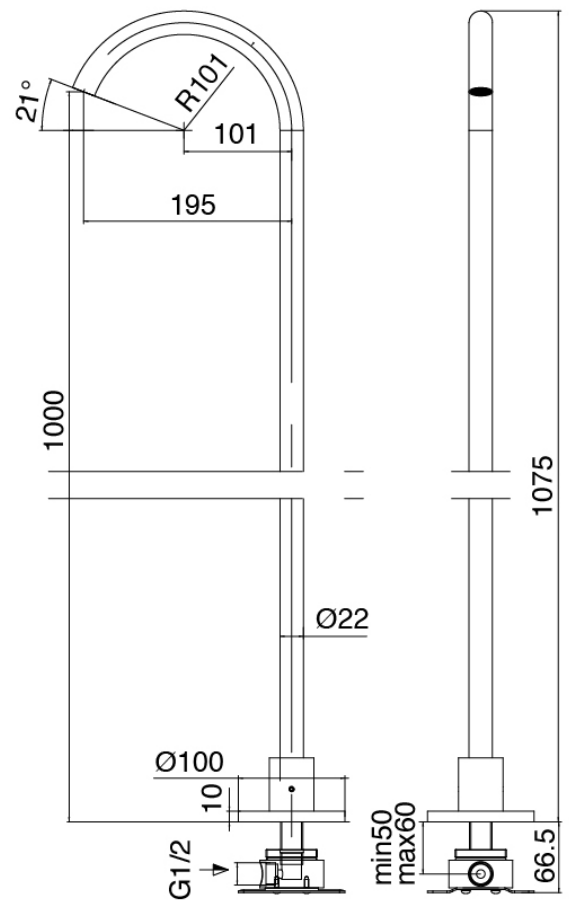

Modern - Bathtub set

Codice kit: 3300 EVY-110

3-holes bathtub set mixer with column-mounted washbasin spout – 2 exits

Componenti

Concealed part

Cod: 3300B099A00

Column-mounted - Built-in part

Column-mounted washbasin spout

Cod: 3300V099A00

Column-mounted washbasin spout - 650mm - external part

Mixer set with spout

Cod: 3300N498A01

3-hole bathtub set - without spout

Finiture disponibili:

finiture speciali su richiesta salvo quantitativi minimi di ordine garantiti

brush steel

ASAS