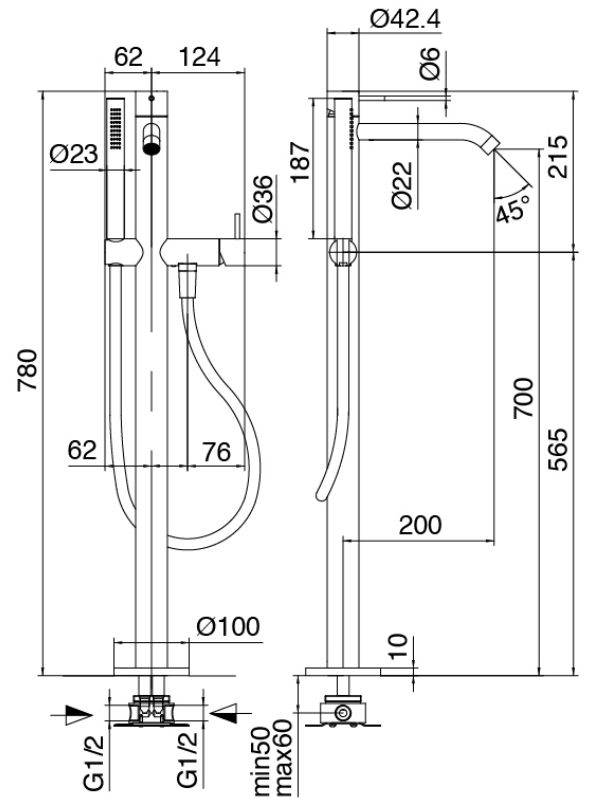

Modern - Bathtub set on tubes

Codice kit: 3300 EVT-100

Built-in bathtub set with hand shower -Two mixers

Componenti

Concealed part

Cod: 3300B100A00

Column-mounted washbasin/bath spout - concealed part

Mixer set with spout

Cod: 3300V110A00

Column-mounted washbasin spout with
Handshower - external part - Two mixers

Finiture disponibili:

finiture speciali su richiesta salvo quantitativi minimi di ordine garantiti

brush steel

ASAS