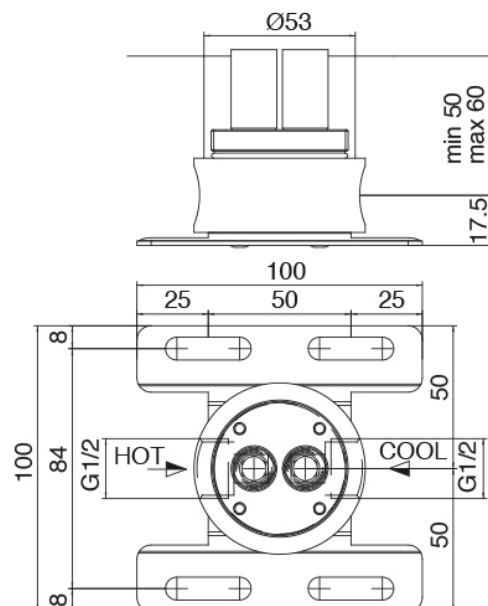

Modern - Bathtub set on tubes

Codice kit: 3300 EVT-100

Built-in bathtub set with hand shower -Two mixers

Componenti

Concealed part

Cod: 3300B100A00

Column-mounted washbasin/bath spout - concealed part

Mixer set with spout

Cod: 3300V110A00

Column-mounted washbasin spout with
Handshower - external part - Two mixers

Finiture disponibili:

finiture speciali su richiesta salvo quantitativi minimi di ordine garantiti

brush steel

ASAS