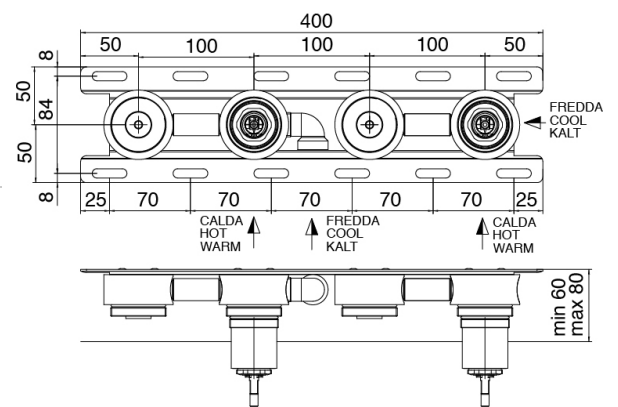

Modern - Built-in bathtub set

Codice kit: 3300 EVI-090

Built-in bathtub set - Two mixers

Componenti

Concealed part

Cod: 3300I401AB0

Built-in bathtub set - concealed part - Two mixers

Mixer set with spout

Cod: 3300I401AA0

Built-in bathtub set - without plate - external part -

Two mixers

Finiture disponibili:

finiture speciali su richiesta salvo quantitativi minimi di ordine garantiti

brush steel

ASAS