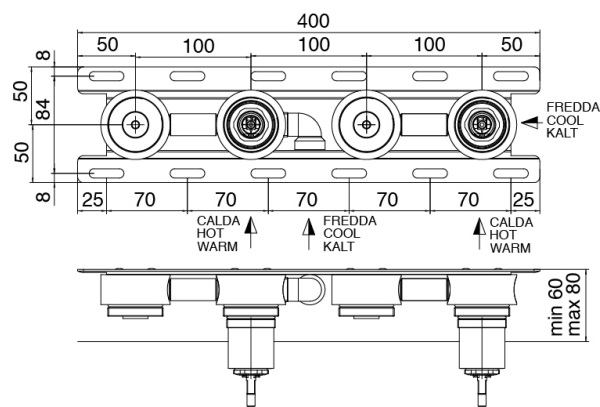

Modern - Built-in bathtub set

Codice kit: 3300 EVI-090

Built-in bathtub set - Two mixers

Componenti

Concealed part

Cod: 3300I401AB0

Built-in bathtub set - concealed part - Two mixers

Mixer set with spout

Cod: 3300I401AA0

Built-in bathtub set - without plate - external part -

Two mixers

Finiture disponibili:

finiture speciali su richiesta salvo quantitativi minimi di ordine garantiti

brush steel

ASAS