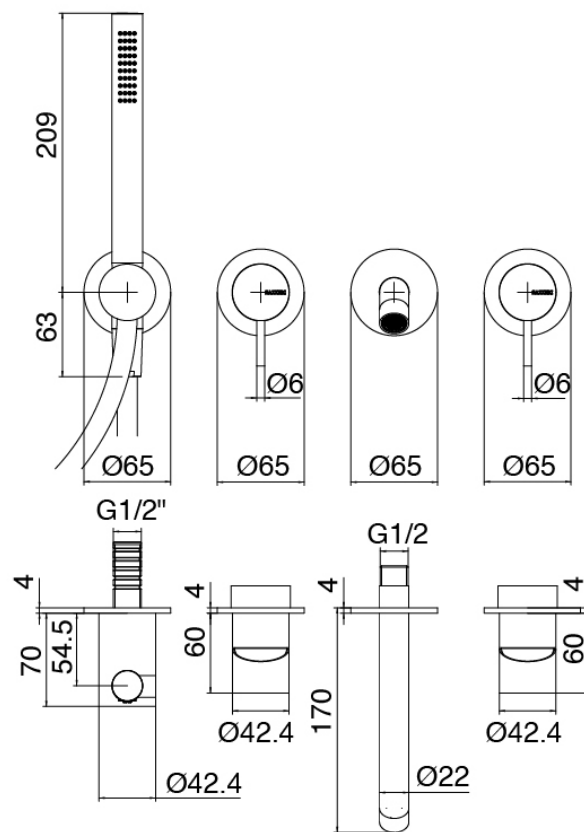

Modern - Built-in bathtub set

Codice kit: 3300 EVI-090

Built-in bathtub set - Two mixers

Componenti

Concealed part

Cod: 3300I401AB0

Built-in bathtub set - concealed part - Two mixers

Mixer set with spout

Cod: 3300I401AA0

Built-in bathtub set - without plate - external part -

Two mixers

Finiture disponibili:

finiture speciali su richiesta salvo quantitativi minimi di ordine garantiti

brush steel

ASAS