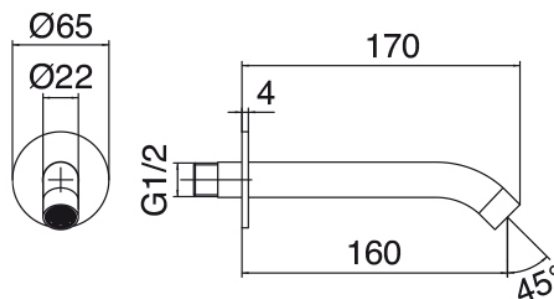

### 3 holes tap control

Cod: 3301A401A01

3 holes built-in shower with 2-ways diverter and handshower- external part

### Washbasin spout

Cod: 33000403A00

Wall mtd washbasin spout - L 160 mm