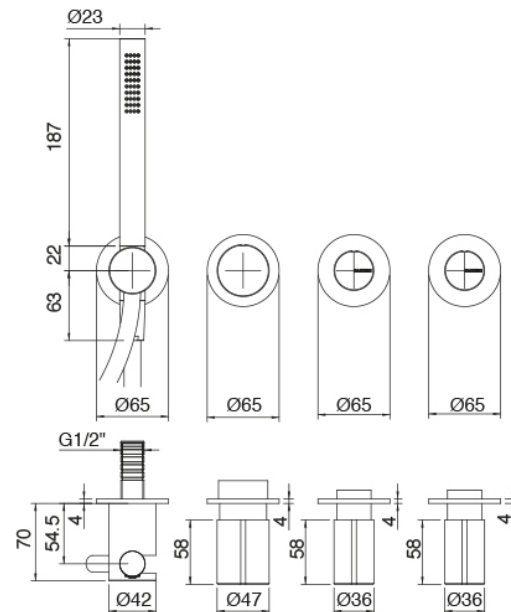

Q316 - Hygienic Handshower

Codice kit: 33A0 ACX-110

Concealed shower mixer with Hygienic Handshower

Componenti

Concealed part

Cod: 3301B401A01

3 holes built-in shower with 2-ways diverter and handshower - concealed part

3 holes tap control

Cod: 3301A401A01

3 holes built-in shower with 2-ways diverter and handshower- external part

Washbasin spout

Cod: 33000403A00

Wall mtd washbasin spout - L 160 mm

Finiture disponibili:

finiture speciali su richiesta salvo quantitativi minimi di ordine garantiti