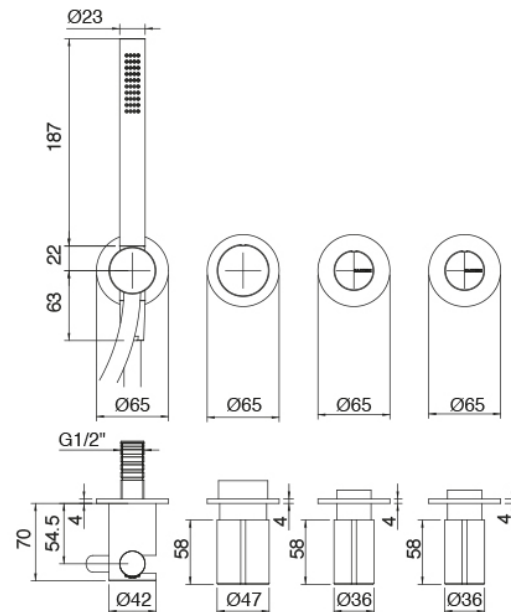

### Concealed part

Cod: 3301B401A01

3 holes built-in shower with 2-ways diverter and handshower - concealed part

### 3 holes tap control

Cod: 3301A401A01

3 holes built-in shower with 2-ways diverter and handshower- external part

### Washbasin spout

Cod: 33000403A00

Wall mtd washbasin spout - L 160 mm