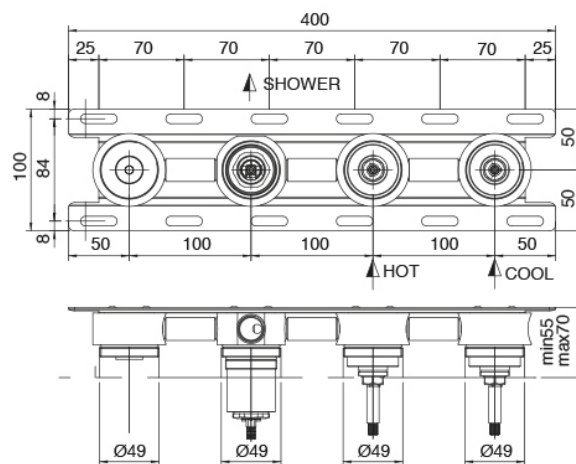

## Q316 - Hygienic Handshower

Codice kit: 33A0 ACX-110

Concealed shower mixer with Hygienic Handshower

### Concealed part

Cod: 3301B401A01

3 holes built-in shower with 2-ways diverter and handshower - concealed part

### 3 holes tap control

Cod: 3301A401A01

3 holes built-in shower with 2-ways diverter and handshower- external part

### Washbasin spout

Cod: 33000403A00

Wall mtd washbasin spout - L 160 mm