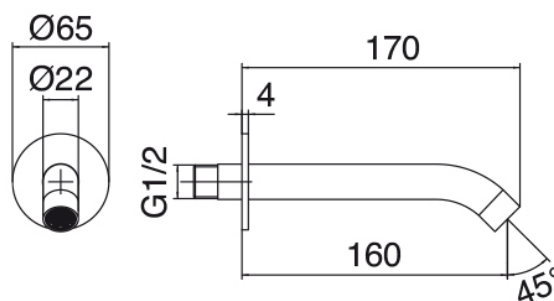

Q316 - Hygienic Handshower

Codice kit: 33A0 ACX-110

Concealed shower mixer with Hygienic Handshower

Componenti

Concealed part

Cod: 3301B401A01

3 holes built-in shower with 2-ways diverter and handshower - concealed part

3 holes tap control

Cod: 3301A401A01

3 holes built-in shower with 2-ways diverter and handshower- external part

Washbasin spout

Cod: 33000403A00

Wall mtd washbasin spout - L 160 mm

Finiture disponibili:

finiture speciali su richiesta salvo quantitativi minimi di ordine garantiti