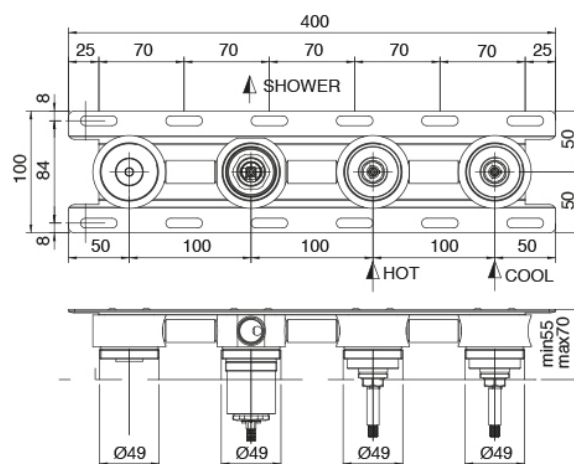

Q316 - Hygienic Handshower

Codice kit: 33A0 ACX-110

Concealed shower mixer with Hygienic Handshower

Componenti

Concealed part

Cod: 3301B401A01

3 holes built-in shower with 2-ways diverter and handshower - concealed part

3 holes tap control

Cod: 3301A401A01

3 holes built-in shower with 2-ways diverter and handshower- external part

Washbasin spout

Cod: 33000403A00

Wall mtd washbasin spout - L 160 mm

Finiture disponibili:

finiture speciali su richiesta salvo quantitativi minimi di ordine garantiti