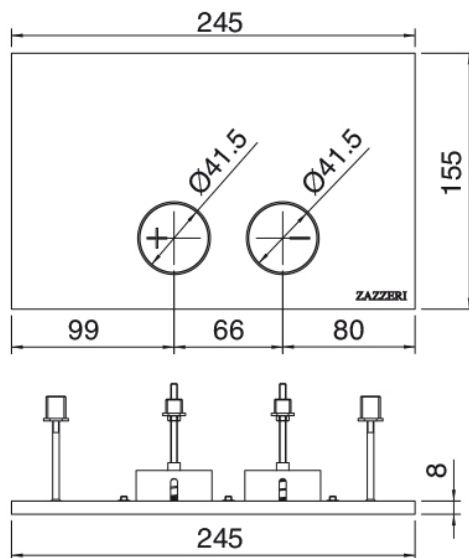

image not found or type unknown http://zazzeri.tesa.com.net/us/wp-content/uploads/2017/04/b3daf2_357a447007

Q316 - Plate

Codice kit: 33A0 ACX-100

Plate

Componenti

WC Plate

Cod: 33A0PW01A00

Plate for dual flush Geberit (Sigma) cistern with flush buttons