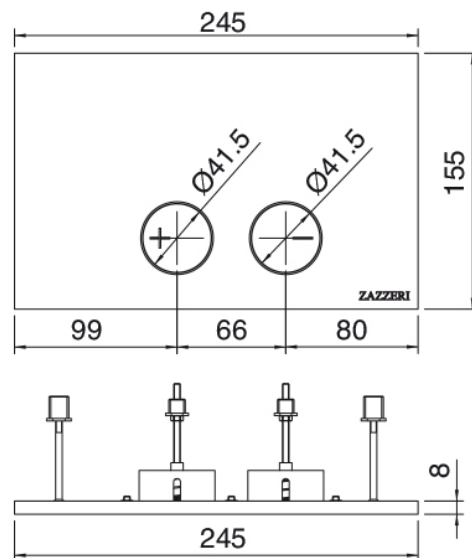

### Q316 - Plate

Codice kit: 33A0 ACX-100

Plate

### WC Plate

Cod: 33A0PW01A00

Plate for dual flush Geberit (Sigma) cistern with flush buttons