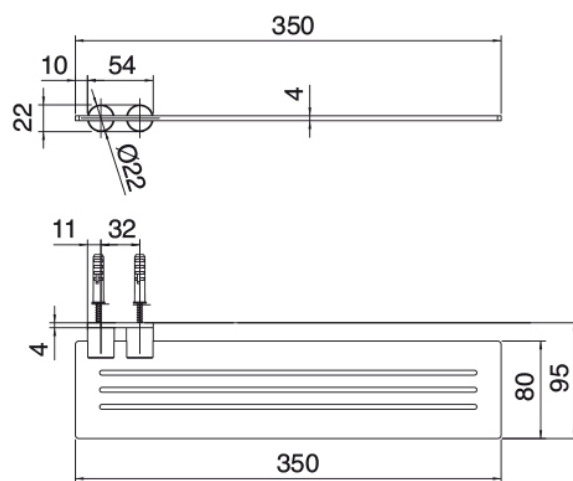

image not found or type unknown http://zazzeri.tesa.com.net/us/wp-content/uploads/2017/04/b3daf2_357a447007

Q316 - Shelf

Codice kit: 33A0 ACX-080

Shelf

Componenti

Accessories shelf

Cod: 33A06260A00

Shelf 350mm