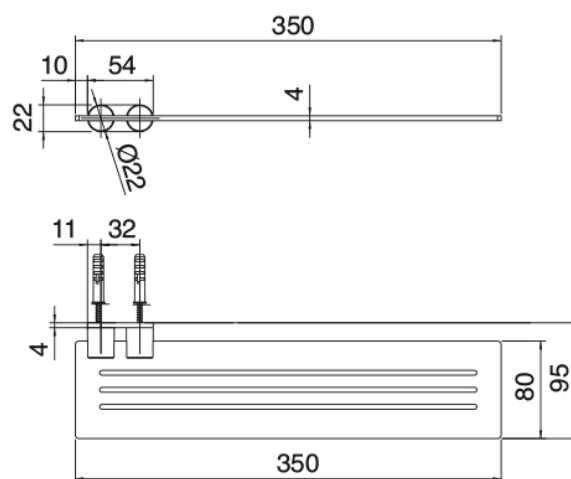

image not found or type unknown http://zazzeri.tesa.com.net/us/wp-content/uploads/2017/04/b3daf2_357a447007

Q316 - Shelf

Codice kit: 33A0 ACX-080

Shelf

Componenti

Accessories shelf

Cod: 33A06260A00

Shelf 350mm