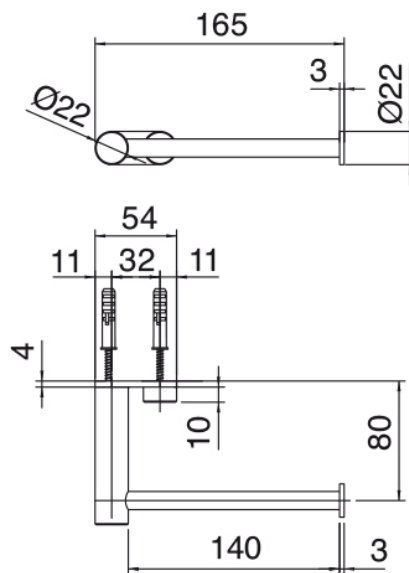

image not found or type unknown http://zazzeri.tesa.com.net/us/wp-content/uploads/2017/04/b3daf2_357a447007

Q316 - Toilet paper holder

Codice kit: 33A0 ACX-070

Toilet paper holder

Componenti

Toilet paper holder

Cod: 33A06500A00

Toilet paper holder

Finiture disponibili:

finiture speciali su richiesta salvo quantitativi minimi di ordine garantiti

brush steel

ASAS

antracite

APAP