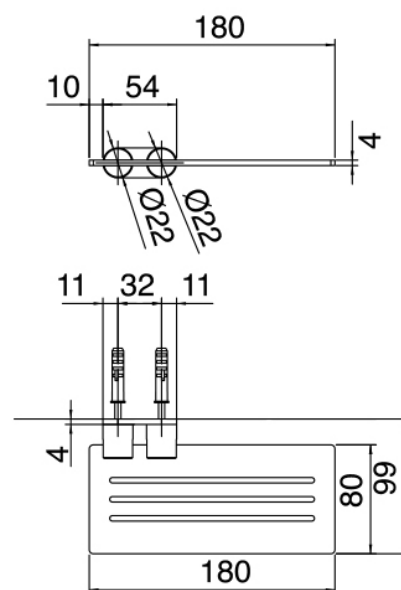

### Q316 - Soap dish

Codice kit: 33A0 ACX-050

Soap dish

### Soap dish

Cod: 33A06220A00

Soap dish