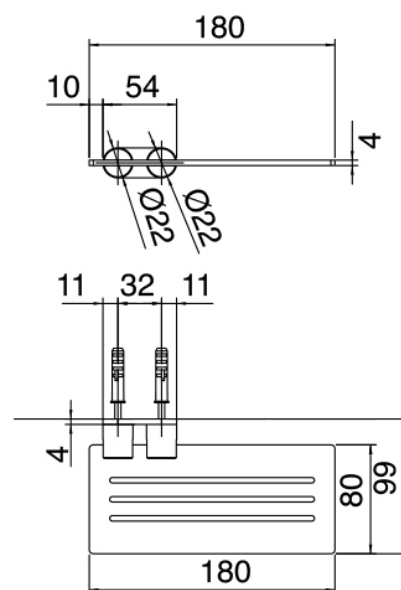

image not found or type unknown http://zazzeri.tesa.com.net/us/wp-content/uploads/2017/04/b3daf2_357a447007

Q316 - Soap dish

Codice kit: 33A0 ACX-050

Soap dish

Componenti

Soap dish

Cod: 33A06220A00

Soap dish