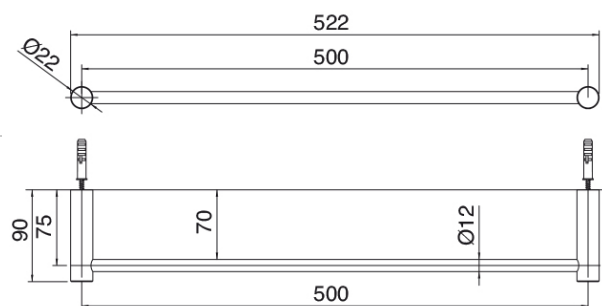

### Q316 - Towel holder

Codice kit: 33A0 ACX-020

Towel holder 500 mm

### Towel holder

Cod: 33A06001A00

Towel holder 500 mm