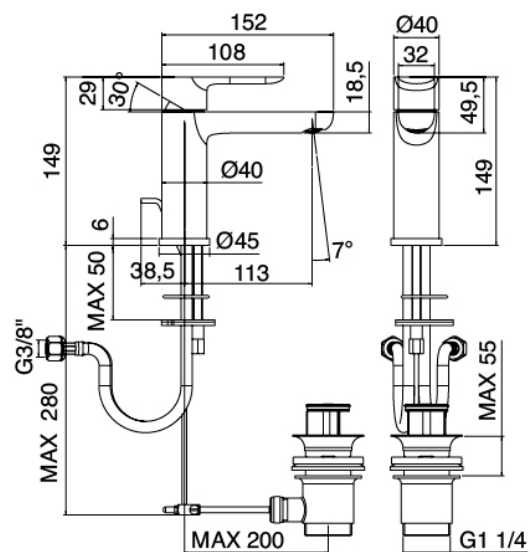

### Modern - Washbasin mixer

Codice kit: 4600 MLX-010  
Washbasin mixer with plug

### Single-lever mixer

Cod: 46001100A00  
Single lever washbasin mixer