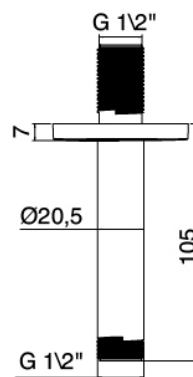

## Modern - Shower arm with shower head and hand shower

Codice kit: 4600 DDI-070

Shower arm with shower head, hand shower and built-in mixer – 2 exits

### Wall-mounted arm

Cod: 4600BR03A00

Ceiling-mounted shower head 100mm

## Shower head

---

Cod: 4600SO02A00

Antimescale shower head ABS Diam. 200mm ECO

AIR