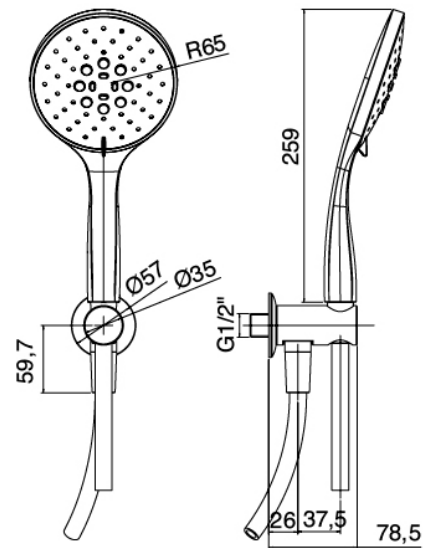

### Wall-mounted arm

Cod: 4600BR03A00

Ceiling-mounted shower head 100mm

### Stand alone hand shower

Cod: 46000414A03

Antilimescale multipurpose handshower Diam. 130mm ECO AIR set with water outlet

### Single-lever mixer

Cod: 46001401A00

Concealed shower mixer with diverter - Complete

## Shower head

---

Cod: 4600SO02A00

Antimescale shower head ABS Diam. 200mm ECO

AIR