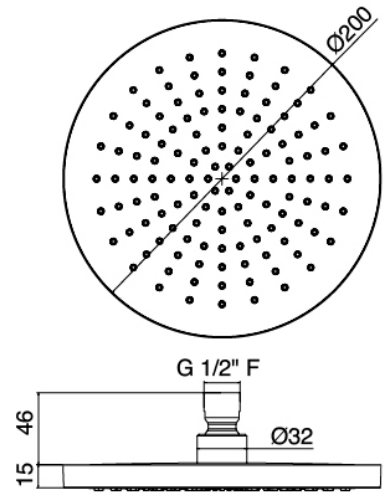

Modern - Shower arm with shower head and hand shower

Codice kit: 4600 DDI-060

Shower arm with shower head, hand shower and built-in mixer – 2 exits

Componenti

Shower arm

Cod: 3600BR01A00

Shower arm

Stand alone hand shower

Cod: 46000414A03

Antilimescale multipurpose handshower Diam.
130mm ECO AIR set with water outlet

Single-lever mixer

Cod: 46001401A00

Concealed shower mixer with diverter - Complete

Shower head

Cod: 4600SO02A00

Antimescale shower head ABS Diam. 200mm ECO

AIR

Finiture disponibili:

finiture speciali su richiesta salvo quantitativi minimi di ordine garantiti

cromo

CRCR