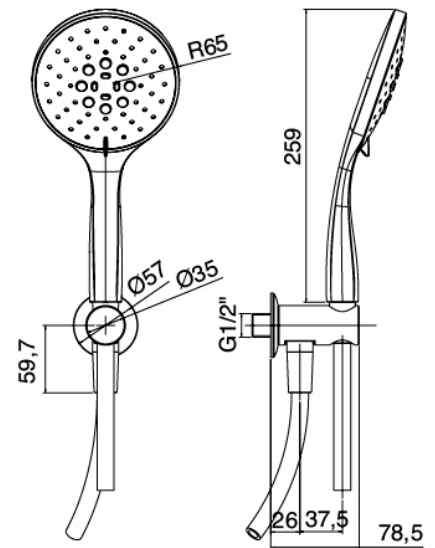

Modern - Shower arm with shower head and hand shower

Codice kit: 4600 DDI-060

Shower arm with shower head, hand shower and built-in mixer – 2 exits

Componenti

Shower arm

Cod: 3600BR01A00

Shower arm

Stand alone hand shower

Cod: 46000414A03

Antilimescale multipurpose handshower Diam.
130mm ECO AIR set with water outlet

Single-lever mixer

Cod: 46001401A00

Concealed shower mixer with diverter - Complete

Shower head

Cod: 4600SO02A00

Antimescale shower head ABS Diam. 200mm ECO

AIR

Finiture disponibili:

finiture speciali su richiesta salvo quantitativi minimi di ordine garantiti

cromo

CRCR