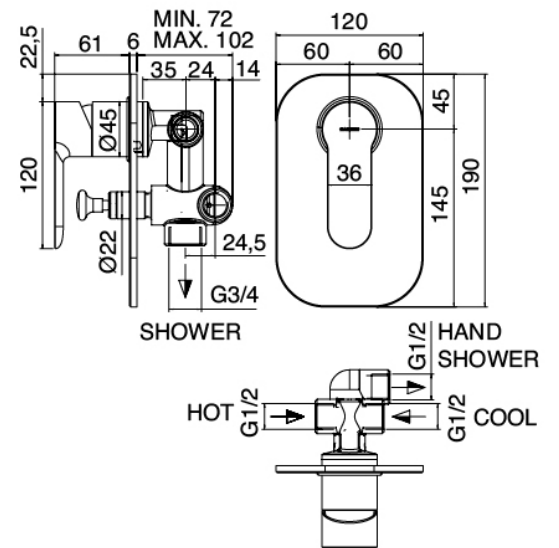

Modern - Shower arm with shower head and hand shower

Codice kit: 4600 DDI-060

Shower arm with shower head, hand shower and built-in mixer – 2 exits

Componenti

Shower arm

Cod: 3600BR01A00

Shower arm

Stand alone hand shower

Cod: 46000414A03

Antilimescale multipurpose handshower Diam. 130mm ECO AIR set with water outlet

Single-lever mixer

Cod: 46001401A00

Concealed shower mixer with diverter - Complete

Shower head

Cod: 4600SO02A00

Antimescale shower head ABS Diam. 200mm ECO

AIR

Finiture disponibili:

finiture speciali su richiesta salvo quantitativi minimi di ordine garantiti

cromo

CRCR