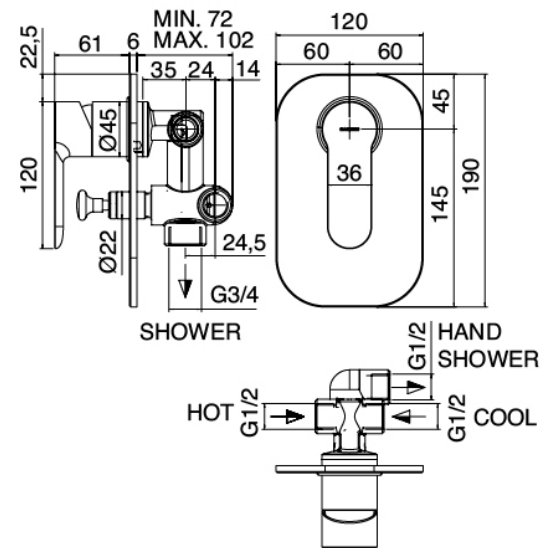

Modern - Shower arm with shower head and hand shower

Codice kit: 4600 DDI-060

Shower arm with shower head, hand shower and built-in mixer – 2 exits

Componenti

Shower arm

Cod: 3600BR01A00

Shower arm

Stand alone hand shower

Cod: 46000414A03

Antilimescale multipurpose handshower Diam.
130mm ECO AIR set with water outlet

Single-lever mixer

Cod: 46001401A00

Concealed shower mixer with diverter - Complete

Shower head

Cod: 4600SO02A00

Antimescale shower head ABS Diam. 200mm ECO

AIR

Finiture disponibili:

finiture speciali su richiesta salvo quantitativi minimi di ordine garantiti

cromo

CRCR