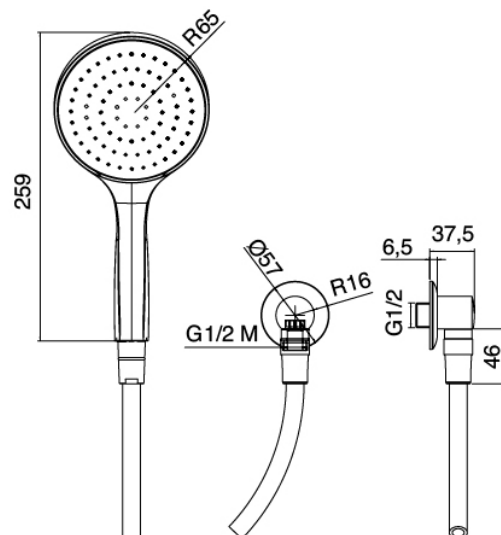

Modern - Sliding bar with hand shower

Codice kit: 4600 ADI-050

Sliding bar with hand shower and built-in mixer – 1 exit

Componenti

Sliding bar

Cod: 4600A414A00

Sliding bar

Hand shower

Cod: 4600Q417A02

Antilimescale handshower Diam. 130mm ECO AIR set with water outlet

Single-lever mixer

Cod: 46001402A00

Concealed shower mixer - Complete

Finiture disponibili:

finiture speciali su richiesta salvo quantitativi minimi di ordine garantiti