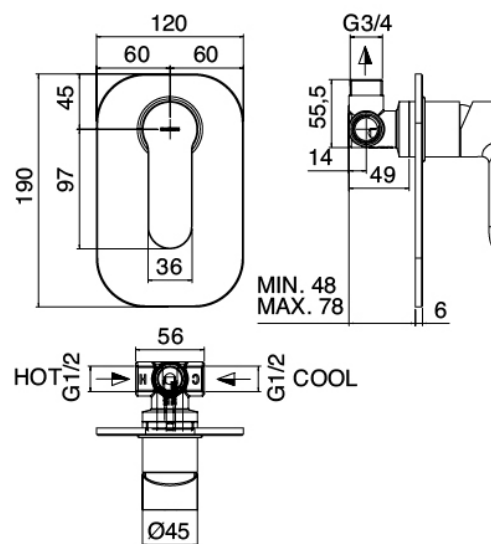

Modern - Sliding bar with hand shower

Codice kit: 4600 ADI-050

Sliding bar with hand shower and built-in mixer – 1 exit

Componenti

Sliding bar

Cod: 4600A414A00

Sliding bar

Hand shower

Cod: 4600Q417A02

Antilimescale handshower Diam. 130mm ECO AIR set with water outlet

Single-lever mixer

Cod: 46001402A00

Concealed shower mixer - Complete

Finiture disponibili:

finiture speciali su richiesta salvo quantitativi minimi di ordine garantiti