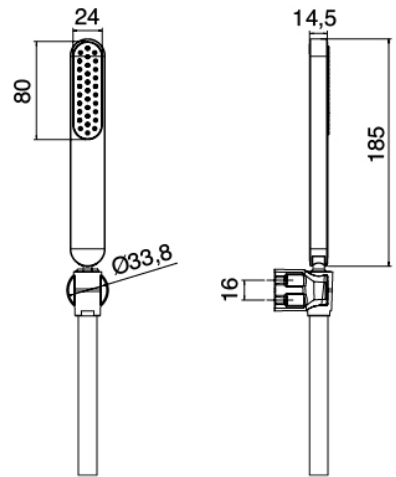

image not found or type unknown http://zazzeri.tesa.com.net/us/wp-content/uploads/2017/04/b3daf2_357a447007

Modern - External shower set

Codice kit: 4600 FVP-040

Wall-mounted shower set mixer – 2 exits

Componenti

Stand alone hand shower

Cod: 4600Q418A00

Shower set - Antilimescale handshower with support

Mixer set without spout

Cod: 46000702A00

External shower single lever mixer without flexible pipe and hand shower