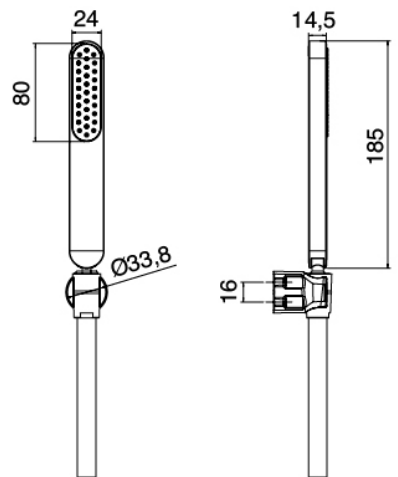

image not found or type unknown http://zazzeri.tesa.com.net/us/wp-content/uploads/2017/04/b3daf2_357a447007

Modern - External shower set

Codice kit: 4600 FVP-040

Wall-mounted shower set mixer – 2 exits

Componenti

Stand alone hand shower

Cod: 4600Q418A00

Shower set - Antilimescale handshower with support

Mixer set without spout

Cod: 46000702A00

External shower single lever mixer without flexible pipe and hand shower